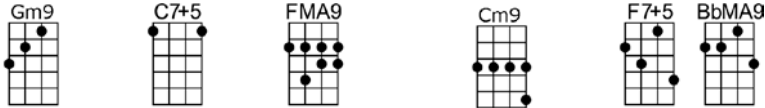

IT'S A BLUE WORLD

4/4 1234 12

It's a blue world with-out you, it's a blue world a - lone

My days and nights that once were filled with heaven

With you away how emp-ty they have grown.

It's a blue world from now on, it's a through world for me

The sea, the sky, my heart and I we're all an indigo hue

Without you it's a blue, blue world.

IT'S A BLUE WORLD

4/4 1234 12

Gm9 C7#5 FMA9 Cm9 F7#5 BbMA9
It's a blue world with-out you, it's a blue world a - lone

Bbm9 C7b9 FMA7 F7
My days and nights that once were filled with heaven

Bbm7 C#9 C9 C#9 C9
With you away how emp-ty they have grown.

Gm9 C7#5 FMA9 Cm9 F7#5 BbMA9
It's a blue world from now on, it's a through world for me

Bbm9 Eb9 F Gm7 Am7b5
The sea, the sky, my heart and I we're all an indigo hue

D7 G9 Gm9 C7b9 F Bbm7 Am7 Abdim Gm7 F#MA9 F6
Without you it's a blue, blue world.