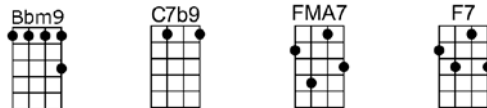

IT'S A BLUE WORLD

4/4 1234 12

It's a blue world with-out you, it's a blue world a - lone

My days and nights that once were filled with heaven

With you away how emp-ty they have grown.

It's a blue world from now on, it's a through world for me

The sea, the sky, my heart and I we're all an indigo hue

Without you it's a blue, blue world.

IT'S A BLUE WORLD

4/4 1234 12

Gm9 C7#5 FMA9 Cm9 F7#5 BbMA9
It's a blue world with-out you, it's a blue world a - lone

Bbm9 C7b9 FMA7 F7
My days and nights that once were filled with heaven

Bbm7 C#9 C9 C#9 C9
With you away how emp-ty they have grown.

Gm9 C7#5 FMA9 Cm9 F7#5 BbMA9
It's a blue world from now on, it's a through world for me

Bbm9 Eb9 F Gm7 Am7b5
The sea, the sky, my heart and I we're all an indigo hue

D7 G9 Gm9 C7b9 F Bbm7 Am7 Abdim Gm7 F#MA9 F6
Without you it's a blue, blue world.