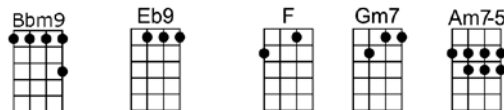

IT'S A BLUE WORLD

4/4 1234 12

It's a blue world with-out you, it's a blue world a - lone

My days and nights that once were filled with heaven

With you away how emp-ty they have grown.

It's a blue world from now on, it's a through world for me

The sea, the sky, my heart and I we're all an indigo hue

Without you it's a blue, blue world.

IT'S A BLUE WORLD

4/4 1234 12

Gm9 C7#5 FMA9 Cm9 F7#5 BbMA9
It's a blue world with-out you, it's a blue world a - lone

Bbm9 Eb9 F Gm7 Am7b5
The sea, the sky, my heart and I we're all an indigo hue

D7 G9 Gm9 C7b9 F Bbm7 Am7 Abdim Gm7 F#MA9 F6
Without you it's a blue, blue world.