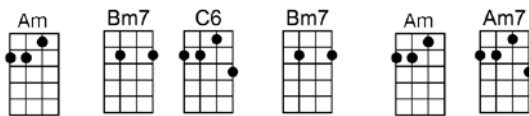

A woman is a creature that has always been strange

Just when you're sure of one, you find she's gone and made a change

Is you is or is you ain't my baby

Maybe baby's found somebody new

Is you is or is you ain't my baby

Maybe baby's found somebody new

Or is my baby still my baby true

IS YOU IS OR IS YOU AIN'T MY BABY -Louis Jordan

4/4 1...2...1234

-Billy Austin

Intro: | Am G | F7 E7 | (X2)

Am G F7 E7 Am G F7 E7
I've got a gal who's always late, any time we have a date

D7 G7 E7
But I love her, yes I love her

Am G F7 E7 Am G F7 E7
I'm gonna walk right up to her gate, and see if I can get it straight

D7 G7 E7
'Cause I want her, I'm gonna ask her

Am Bm7 C6 Bm7 Am Am7
Is you is or is you ain't my baby

F Fm6 E7 F7 E7
Just when you're sure of one, you find she's gone and made a change

Am Bm7 C6 Bm7 Am Am7
Is you is or is you ain't my baby

Eb7 D7 G7 C E7sus E7
Maybe baby's found somebody new

Am Bm7 C6 Bm7 Am Am7
Is you is or is you ain't my baby