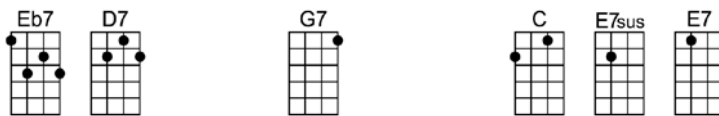

Maybe baby's found somebody new