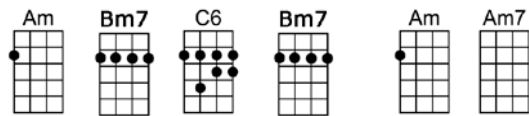

A woman is a creature that has always been strange

Just when you're sure of one, you find she's gone and made a change

Is you is or is you ain't my baby

Maybe baby's found somebody new

Is you is or is you ain't my baby

Maybe baby's found somebody new

Or is my baby still my baby true

IS YOU IS OR IS YOU AIN'T MY BABY -Louis Jordan

4/4 1...2...1234

-Billy Austin

Intro: | Am G | F7 E7 | (X2)

Am G F7 E7 Am G F7 E7
I've got a gal who's always late, any time we have a date

D7 G7 E7
But I love her, yes I love her

Am G F7 E7 Am G F7 E7
I'm gonna walk right up to her gate, and see if I can get it straight

D7 G7 E7
'Cause I want her, I'm gonna ask her

Am Bm7 C6 Bm7 Am Am7
Is you is or is you ain't my baby