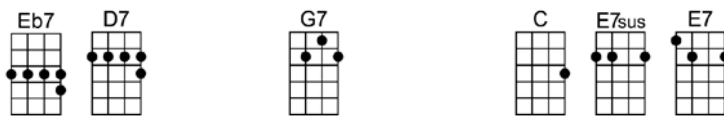

Maybe baby's found somebody new