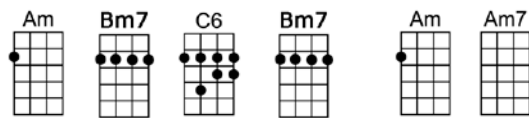

Is you is or is you ain't my baby