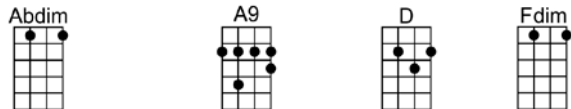

# IN THE STILL OF THE NIGHT (BAR)-Cole Porter

4/4 1...2...1234

Intro: |  ||  || (X2)

 In the still of the night,   as I gaze from my window 

 At the moon in its flight,  my thoughts all stray to you     

 In the still of the night,   while the world is in slum - ber,  

 Oh, the times without number, darling, when I say to you:    

 "Do you love me   as I love you?  

Are you my life to be,    my dream come true?"  

**p.2. In the Still of the Night**

**Or will this dream of mine fade out of sight**

**Like the moon, growing dim, on the rim of the hill,**

**In the chill, still of the night?**

**Or will this dream of mine fade out of sight**

**Like the moon, growing dim, on the rim of the hill,**

**In the chill, still of the night?**

**D+ G A7 F#m7b5 B7**  
Are you my life to be, my dream come true?"

**F#m7 B7 Em Gm6 D**  
Or will this dream of mine fade out of sight

**Abdim A9 D Fdim**  
Like the moon, growing dim, on the rim of the hill,