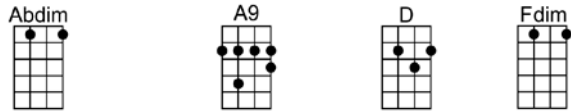

# IN THE STILL OF THE NIGHT (BAR)-Cole Porter

4/4 1...2...1234

Intro: |  ||  || (X2)

 In the still of the night,   as I gaze from my window 

 At the moon in its flight,  my thoughts all stray to you     

 In the still of the night,   while the world is in slum - ber,  

 Oh, the times without number, darling, when I say to you:    

 "Do you love me   as I love you?  

Are you my life to be,    my dream come true?"  

**p.2. In the Still of the Night**

**Or will this dream of mine fade out of sight**

**Like the moon, growing dim, on the rim of the hill,**

**In the chill, still of the night?**

**Or will this dream of mine fade out of sight**

**Like the moon, growing dim, on the rim of the hill,**

**In the chill, still of the night?**

**D+ G A7 F#m7b5 B7**  
Are you my life to be, my dream come true?"

**F#m7 B7 Em Gm6 D**  
Or will this dream of mine fade out of sight

**Abdim A9 D Fdim**  
Like the moon, growing dim, on the rim of the hill,