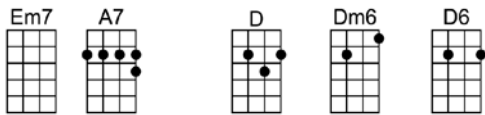

# IN THE STILL OF THE NIGHT (BAR)-Cole Porter

4/4 1...2...1234

Intro: |  ||  || (X2)

 In the still of the night,   as I gaze from my window 

 At the moon in its flight,  my thoughts all stray to you     

 In the still of the night,   while the world is in slum - ber,  

**Like the moon, growing dim, on the rim of the hill,**

**In the chill, still of the night?**

**Or will this dream of mine fade out of sight**

**Like the moon, growing dim, on the rim of the hill,**

**In the chill, still of the night?**

**IN THE STILL OF THE NIGHT**-Cole Porter  
4/4 1...2...1234

**Intro: | D || Dm6 || (X2)**

**D Dm6 D Dm6**  
In the still of the night, as I gaze from my window

**Em7 A7 F#m7 B7b9 Em7 A7 A7#5**  
At the moon in its flight, my thoughts all stray to you

**D+ G A7 F#m7b5 B7**  
Are you my life to be, my dream come true?"

**F#m7 B7 Em Gm6 D**  
Or will this dream of mine fade out of sight

**Abdim A9 D Fdim**  
Like the moon, growing dim, on the rim of the hill,