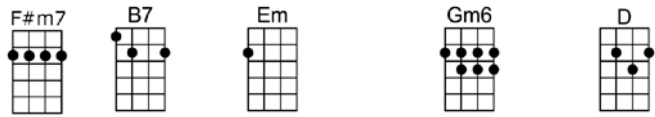

# IN THE STILL OF THE NIGHT (BAR)-Cole Porter

4/4 1...2...1234

Intro: |  ||  || (X2)

 In the still of the night,   as I gaze from my window 

 At the moon in its flight,  my thoughts all stray to you     

 In the still of the night,   while the world is in slum - ber,  

 Oh, the times without number, darling, when I say to you:    

 "Do you love me   as I love you?  

Are you my life to be,    my dream come true?"  

**p.2. In the Still of the Night**

**Or will this dream of mine fade out of sight**

**D+ G A7 F#m7b5 B7**  
Are you my life to be, my dream come true?"

**F#m7 B7 Em Gm6 D**  
Or will this dream of mine fade out of sight

**Abdim A9 D Fdim**  
Like the moon, growing dim, on the rim of the hill,

**Em7 A7 D**  
In the chill, still of the night?

**B7 Em Gm6 D**  
Or will this dream of mine fade out of sight

**Abdim A9 D Fdim**  
Like the moon, growing dim, on the rim of the hill,

**Em7 A7 D Dm6 D6**  
In the chill, still of the night?