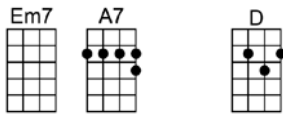

# IN THE STILL OF THE NIGHT (BAR)-Cole Porter

4/4 1...2...1234

Intro: |  ||  || (X2)

 In the still of the night,   as I gaze from my window 

 At the moon in its flight,  my thoughts all stray to you     

 In the still of the night,   while the world is in slum - ber,  

 Oh, the times without number, darling, when I say to you:    

 "Do you love me   as I love you?  

Are you my life to be,    my dream come true?"  

**p.2. In the Still of the Night**

**Or will this dream of mine fade out of sight**

**Like the moon, growing dim, on the rim of the hill,**

**In the chill, still of the night?**

**Or will this dream of mine fade out of sight**

**Like the moon, growing dim, on the rim of the hill,**

**In the chill, still of the night?**

**D+ G A7 F#m7b5 B7**  
Are you my life to be, my dream come true?"

**F#m7 B7 Em Gm6 D**  
Or will this dream of mine fade out of sight

**Abdim A9 D Fdim**  
Like the moon, growing dim, on the rim of the hill,