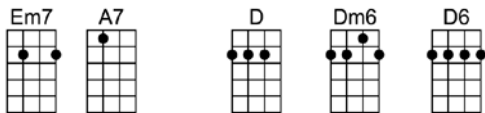

IN THE STILL OF THE NIGHT - Cole Porter

4/4 1...2...1234

Intro: |  ||  || (X2)

 In the still of the night,   as I gaze from my window 

 At the moon in its flight,  my thoughts all stray to you     

 In the still of the night,   while the world is in slum - ber,  

 Oh, the times without number, darling, when I say to you:    

 "Do you love me  as I love you?"   

Are you my life to be,    my dream come true?"  

p.2. In the Still of the Night

Or will this dream of mine fade out of sight

Like the moon, growing dim, on the rim of the hill,

In the chill, still of the night?

Or will this dream of mine fade out of sight

Like the moon, growing dim, on the rim of the hill,

In the chill, still of the night?

IN THE STILL OF THE NIGHT - Cole Porter

4/4 1...2...1234

Intro: | D || Dm6 || (X2)

D Dm6 D Dm6
In the still of the night, as I gaze from my window

Em7 A7 F#m7 B7b9 Em7 A7 A7#5
At the moon in its flight, my thoughts all stray to you