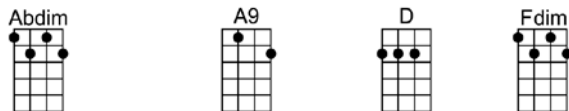

IN THE STILL OF THE NIGHT - Cole Porter

4/4 1...2...1234

Intro: |  ||  || (X2)

 In the still of the night,   as I gaze from my window 

 At the moon in its flight,  my thoughts all stray to you     

 In the still of the night,   while the world is in slum - ber,  

 Oh, the times without number, darling, when I say to you:    

 "Do you love me  as I love you?"   

Are you my life to be,    my dream come true?"  

p.2. In the Still of the Night

Or will this dream of mine fade out of sight

Like the moon, growing dim, on the rim of the hill,

In the chill, still of the night?

Or will this dream of mine fade out of sight

Like the moon, growing dim, on the rim of the hill,

In the chill, still of the night?

F#m7 B7 Em Gm6 D
Or will this dream of mine fade out of sight

Abdim A9 D Fdim
Like the moon, growing dim, on the rim of the hill,

Em7 A7 D
In the chill, still of the night?

B7 Em Gm6 D
Or will this dream of mine fade out of sight