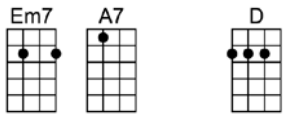

In the chill, still of the night?