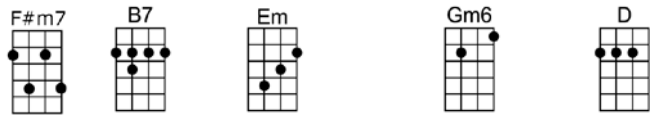

IN THE STILL OF THE NIGHT - Cole Porter

4/4 1...2...1234

Intro: |  ||  || (X2)

 In the still of the night,   as I gaze from my window 

 At the moon in its flight,  my thoughts all stray to you     

 In the still of the night,   while the world is in slum - ber,  

 Oh, the times without number, darling, when I say to you:    

 "Do you love me  as I love you?"   

Are you my life to be,    my dream come true?"  

p.2. In the Still of the Night

Or will this dream of mine fade out of sight

D Dm6 D Dm6 C#7
In the still of the night, while the world is in slum-ber,

F#m C#9 C#7 F#m A7
Oh, the times without number, darling, when I say to you:

D G Em6 A7 D
"Do you love me as I love you?"

D+ G A7 F#m7b5 B7
Are you my life to be, my dream come true?"

F#m7 B7 Em Gm6 D
Or will this dream of mine fade out of sight

Abdim A9 D Fdim
Like the moon, growing dim, on the rim of the hill,

Em7 A7 D
In the chill, still of the night?

B7 Em Gm6 D
Or will this dream of mine fade out of sight