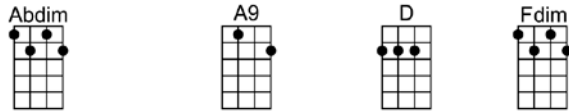

IN THE STILL OF THE NIGHT - Cole Porter

4/4 1...2...1234

Intro: |  ||  || (X2)

 In the still of the night,   as I gaze from my window 

 At the moon in its flight,  my thoughts all stray to you     

 In the still of the night,   while the world is in slum - ber,  

 Oh, the times without number, darling, when I say to you:    

 "Do you love me  as I love you?"   

Are you my life to be,    my dream come true?"  

p.2. In the Still of the Night

Or will this dream of mine fade out of sight

Like the moon, growing dim, on the rim of the hill,

In the chill, still of the night?

Or will this dream of mine fade out of sight

Like the moon, growing dim, on the rim of the hill,

In the chill, still of the night?

F#m7 B7 Em Gm6 D
Or will this dream of mine fade out of sight

Abdim A9 D Fdim
Like the moon, growing dim, on the rim of the hill,

Em7 A7 D
In the chill, still of the night?

B7 Em Gm6 D
Or will this dream of mine fade out of sight