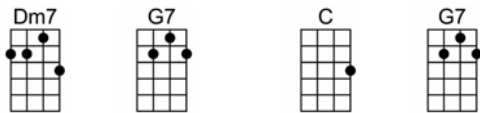

IN A SHANTY IN OLD SHANTY TOWN

3/4 123 12

It's only a shanty in old Shanty Town, the roof is so slanty it touches the ground

But my tumbled down shack, by an old rail - road track,

Like a millionaire's mansion, is calling me back.

I'd give up a palace, if I were a king; it's more than a palace, it's my everything

There's a queen waiting there with a sil-ver-y crown

1. **REPEAT SONG**

In a shanty in old Shanty Town.

2. In a shanty in old Shanty Town.

IN A SHANTY IN OLD SHANTY TOWN

3/4 123 12

C E7 A7 D7 C#7 D7
 It's only a shanty in old Shanty Town, the roof is so slanty it touches the ground

G7 D7 G7 C F Ab C
 But my tumbled down shack, by an old rail - road track,

Dm7 G7 C G7
 1. In a shanty in old Shanty Town. REPEAT SONG

Dm7 G7 C
 2. In a shanty in old Shanty Town.