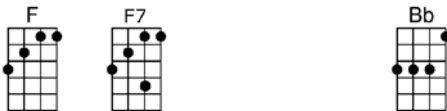

I'm lonely as I can be, I'm waitin' for your company

I'm hopin' that you'll come back to me

What 'ya gonna do when the well runs dry? You're gonna run a-way and hide

I'm gonna run right by your side, for you pretty baby I'd even die

Bb F G7 C7  
I'm gonna run right by your side, for you pretty baby I'd even die

F F7 Bb  
I'm walkin', yes indeed, and I'm talkin' 'bout you and me

F C7 F C7  
I'm hopin' that you'll come back to me

F F7 Bb  
I'm lonely as I can be, I'm waitin' for your company

F C7 F F7  
I'm hopin' that you'll come back to me

Bb F Bb F  
What 'ya gonna do when the well runs dry? You're gonna sit right down and cry

Bb F G7 C7  
What 'ya gonna do when I say bye-bye? All you're gonna do is dry your eye

F F7 Bb  
I'm walkin', yes indeed, and I'm talkin' 'bout you and me

F C7 F C7 F  
I'm hopin' that you'll come back to me, I'm hopin' that you'll come back to me

F C7 F Bb F  
I'm hopin' that you'll come back to me