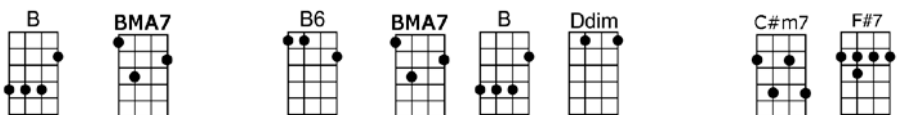

I love Paris every moment, every moment of the year