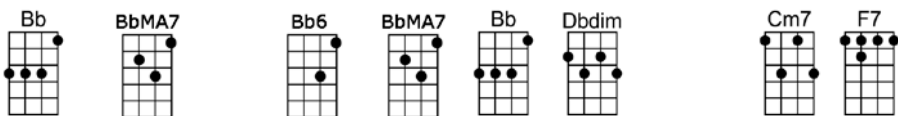

I LOVE PARIS (BAR)-Cole Porter

4/4 1...2...1234 (without verse)

Intro: |   |   |

Verse:

Every time I look down on this timeless town,

Whether blue or grey be her skies

Whether loud be her cheers, or whether soft be her tears,

More and more do I real-ize

Intro: |   |   | (X2)

I love Paris in the springtime, I love Paris in the fall

I love Paris in the winter, when it drizzles, I love Paris in the summer, when it sizzles

p.2. I Love Paris