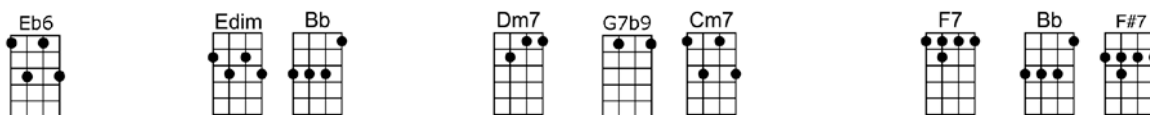

I love Paris, why, oh why do I love Paris? Because my love is there