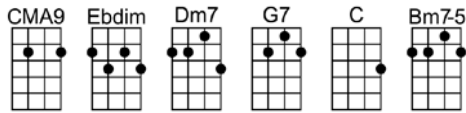

When you're close, close to me

How you look in the glow of eve - ning

I have dreamed and enjoyed the view

p.2. I Have Dreamed

In these dreams I've loved you so

That by now I think I know

What it's like to be loved by you

Intro: | CM9 Ebdim | Dm7 G7 | C | G7sus |

C G7sus Cadd9 C
I have dreamed that your arms are love - ly

C G7sus Dm7 G7
And I have dreamed what a joy you'll be

D A7 Dadd9 D
I have dreamed every word you'll whis -per

G7 C Am D7 G7
When you're close, close to me

E B7 Eadd9 E
How you look in the glow of eve - ning

Eadd9 G7
I have dreamed and enjoyed the view

C E7
In these dreams I've loved you so

Am D9
That by now I think I know