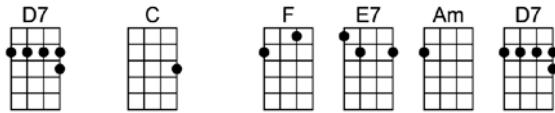

When you're close, close to me

How you look in the glow of eve - ning

I have dreamed and enjoyed the view

p.2. I Have Dreamed

In these dreams I've loved you so

That by now I think I know

What it's like to be loved by you

Intro: | CM9 Ebdim | Dm7 G7 | C | G7sus |

C G7sus Cadd9 C
I have dreamed that your arms are love - ly

C G7sus Dm7 G7
And I have dreamed what a joy you'll be

D A7 Dadd9 D
I have dreamed every word you'll whis -per

G7 C Am D7 G7
When you're close, close to me

E B7 Eadd9 E
How you look in the glow of eve - ning

Eadd9 G7
I have dreamed and enjoyed the view

C E7
In these dreams I've loved you so

Am D9
That by now I think I know