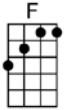

IF I NEEDED SOMEONE_(BAR)-Beatles

4/4 1...2...1234

Intro:  (4 measures)

If I needed someone to love, you're the one that I'd be thinking of,

if I needed someone

If I had some more time to spend, then I guess I'd be with you my friend

If I needed someone

Chorus:

Had you come some other day, then It might not have been like this

But you see now I'm too much in love

Carve your number on my wall, and maybe you will get a call from me

If I needed someone

F7
If I needed someone

| **F** | | | | **Ebadd9** | | **F7** | |

Repeat verse 2

Repeat chorus

Repeat verse 3, then 4 measures of F