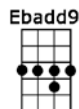

IF I NEEDED SOMEONE_(BAR)-Beatles

4/4 1...2...1234

Intro:  (4 measures)

If I needed someone to love, you're the one that I'd be thinking of,

if I needed someone

If I had some more time to spend, then I guess I'd be with you my friend

If I needed someone

Chorus:

Had you come some other day, then It might not have been like this

But you see now I'm too much in love

Carve your number on my wall, and maybe you will get a call from me

If I needed someone