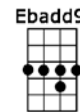

IF I NEEDED SOMEONE_(BAR)-Beatles

4/4 1...2...1234

Intro:  (4 measures)

If I needed someone to love, you're the one that I'd be thinking of,

if I needed someone

If I had some more time to spend, then I guess I'd be with you my friend

If I needed someone

Chorus:

Had you come some other day, then It might not have been like this

But you see now I'm too much in love

Carve your number on my wall, and maybe you will get a call from me

If I needed someone