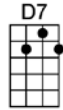

IF I NEEDED SOMEONE_(BAR)-Beatles

4/4 1...2...1234

Intro:  (4 measures)

If I needed someone to love, you're the one that I'd be thinking of,

if I needed someone

If I had some more time to spend, then I guess I'd be with you my friend

If I needed someone

Chorus:

Had you come some other day, then It might not have been like this

But you see now I'm too much in love

Carve your number on my wall, and maybe you will get a call from me

If I needed someone

F7
If I needed someone

| **F** | | | | **Ebadd9** | | **F7** | |

Repeat verse 2

Repeat chorus

Repeat verse 3, then 4 measures of F