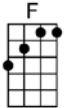

IF I NEEDED SOMEONE_(BAR)-Beatles

4/4 1...2...1234

Intro:  (4 measures)

If I needed someone to love, you're the one that I'd be thinking of,

if I needed someone

If I had some more time to spend, then I guess I'd be with you my friend

If I needed someone

Chorus:

Had you come some other day, then It might not have been like this

But you see now I'm too much in love

Carve your number on my wall, and maybe you will get a call from me

If I needed someone

F Ebadd9
If I needed someone to love, you're the one that I'd be thinking of,

F7
if I needed someone

F Ebadd9
If I had some more time to spend, then I guess I'd be with you my friend

F7
If I needed someone

F7
If I needed someone

| **F** | | | | **Ebadd9** | | **F7** | |

Repeat verse 2

Repeat chorus

Repeat verse 3, then 4 measures of F