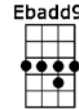

IF I NEEDED SOMEONE_(BAR)-Beatles

4/4 1...2...1234

Intro:  (4 measures)

If I needed someone to love, you're the one that I'd be thinking of,

if I needed someone

If I had some more time to spend, then I guess I'd be with you my friend

If I needed someone

Chorus:

Had you come some other day, then It might not have been like this

But you see now I'm too much in love

Carve your number on my wall, and maybe you will get a call from me

If I needed someone

F7
If I needed someone

| **F** | | | | **Ebadd9** | | **F7** | |

Repeat verse 2

Repeat chorus

Repeat verse 3, then 4 measures of F