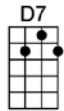

IF I NEEDED SOMEONE_(BAR)-Beatles

4/4 1...2...1234

Intro:  (4 measures)

If I needed someone to love, you're the one that I'd be thinking of,

if I needed someone

If I had some more time to spend, then I guess I'd be with you my friend

If I needed someone

Chorus:

Had you come some other day, then It might not have been like this

But you see now I'm too much in love

Carve your number on my wall, and maybe you will get a call from me

If I needed someone

F7
If I needed someone

| **F** | | | | **Ebadd9** | | **F7** | |

Repeat verse 2

Repeat chorus

Repeat verse 3, then 4 measures of F