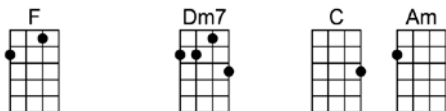

Hi Lili Hi Lo

3/4 123 12

A song of love is a sad song

Hi-li Hi-lili Hi-lo

A song of love is a song of woe

Don't ask me how I know

A song of love is a sad song

For I have loved and it's so

I sit at the window and watch the rain,

Hi-lili Hi-lili Hi-lo

To-morrow I'll probably love a-gain

Hi-lili Hi-lili Hi-lo

Hi Lili Hi Lo

C Cdim C
A song of love is a sad song

C#dim Dm7 G7
Hi-li Hi-lili Hi-lo

Dm7 G7
A song of love is a song of woe

G7#5 C
Don't ask me how I know

Cdim C
A song of love is a sad song

Em11 A7 Dm
For I have loved and it's so

F Dm7 C Am
I sit at the window and watch the rain,

G7 C C7
Hi-lili Hi-lili Hi-lo

F Dm7 C Am
To-morrow I'll probably love a-gain