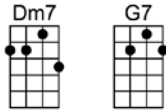

Hi Lili Hi Lo

3/4 123 12

A song of love is a sad song

Hi-li Hi-lili Hi-lo

A song of love is a song of woe

Don't ask me how I know

A song of love is a sad song

For I have loved and it's so

I sit at the window and watch the rain,

Hi-lili Hi-lili Hi-lo

To-morrow I'll probably love a-gain

Hi-lili Hi-lili Hi-lo

Hi Lili Hi Lo

C Cdim C
A song of love is a sad song

C#dim Dm7 G7
Hi-li Hi-lili Hi-lo

Dm7 G7
A song of love is a song of woe

G7#5 C
Don't ask me how I know

Cdim C
A song of love is a sad song

Em11 A7 Dm
For I have loved and it's so

F Dm7 C Am
I sit at the window and watch the rain,

G7 C C7
Hi-lili Hi-lili Hi-lo

F Dm7 C Am
To-morrow I'll probably love a-gain