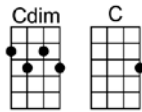

Hi Lili Hi Lo

3/4 123 12

A song of love is a sad song

Hi-li Hi-lili Hi-lo

A song of love is a song of woe

Don't ask me how I know

A song of love is a sad song

For I have loved and it's so

I sit at the window and watch the rain,

Hi-lili Hi-lili Hi-lo

To-morrow I'll probably love a-gain

Hi-lili Hi-lili Hi-lo

Hi Lili Hi Lo

C Cdim C
A song of love is a sad song

C#dim Dm7 G7
Hi-li Hi-lili Hi-lo

Dm7 G7
A song of love is a song of woe

G7#5 C
Don't ask me how I know

Cdim C
A song of love is a sad song

Em11 A7 Dm
For I have loved and it's so

F Dm7 C Am
I sit at the window and watch the rain,

G7 C C7
Hi-lili Hi-lili Hi-lo

F Dm7 C Am
To-morrow I'll probably love a-gain