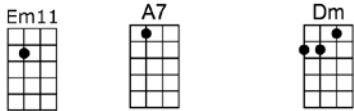

Hi Lili Hi Lo

3/4 123 12

A song of love is a sad song

Hi-li Hi-lili Hi-lo

A song of love is a song of woe

Don't ask me how I know

A song of love is a sad song

For I have loved and it's so

I sit at the window and watch the rain,

Hi-lili Hi-lili Hi-lo

To-morrow I'll probably love a-gain

Hi-lili Hi-lili Hi-lo

Hi Lili Hi Lo

C Cdim C
A song of love is a sad song

C#dim Dm7 G7
Hi-li Hi-lili Hi-lo

Dm7 G7
A song of love is a song of woe

G7#5 C
Don't ask me how I know

Cdim C
A song of love is a sad song

Em11 A7 Dm
For I have loved and it's so

F Dm7 C Am
I sit at the window and watch the rain,

G7 C C7
Hi-lili Hi-lili Hi-lo

F Dm7 C Am
To-morrow I'll probably love a-gain