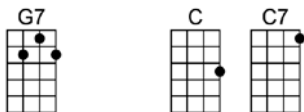

Hi Lili Hi Lo

3/4 123 12

A song of love is a sad song

Hi-li Hi-lili Hi-lo

A song of love is a song of woe

Don't ask me how I know

A song of love is a sad song

For I have loved and it's so

I sit at the window and watch the rain,

Hi-lili Hi-lili Hi-lo

To-morrow I'll probably love a-gain

Hi-lili Hi-lili Hi-lo

Hi Lili Hi Lo

C Cdim C
A song of love is a sad song

C#dim Dm7 G7
Hi-li Hi-lili Hi-lo

Dm7 G7
A song of love is a song of woe

G7#5 C
Don't ask me how I know

Cdim C
A song of love is a sad song

Em11 A7 Dm
For I have loved and it's so

F Dm7 C Am
I sit at the window and watch the rain,

G7 C C7
Hi-lili Hi-lili Hi-lo

F Dm7 C Am
To-morrow I'll probably love a-gain