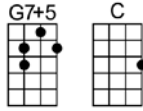

Hi Lili Hi Lo

3/4 123 12

A song of love is a sad song

Hi-li Hi-lili Hi-lo

A song of love is a song of woe

Don't ask me how I know

A song of love is a sad song

For I have loved and it's so

I sit at the window and watch the rain,

Hi-lili Hi-lili Hi-lo

To-morrow I'll probably love a-gain

Hi-lili Hi-lili Hi-lo

Hi Lili Hi Lo

C Cdim C
A song of love is a sad song

C#dim Dm7 G7
Hi-li Hi-lili Hi-lo

Dm7 G7
A song of love is a song of woe

G7#5 C
Don't ask me how I know

Cdim C
A song of love is a sad song

Em11 A7 Dm
For I have loved and it's so

F Dm7 C Am
I sit at the window and watch the rain,

G7 C C7
Hi-lili Hi-lili Hi-lo

F Dm7 C Am
To-morrow I'll probably love a-gain