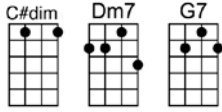

Hi Lili Hi Lo

3/4 123 12

A song of love is a sad song

Hi-li Hi-lili Hi-lo

A song of love is a song of woe

Don't ask me how I know

A song of love is a sad song

For I have loved and it's so

I sit at the window and watch the rain,

Hi-lili Hi-lili Hi-lo

To-morrow I'll probably love a-gain

Hi-lili Hi-lili Hi-lo

Hi Lili Hi Lo

C Cdim C
A song of love is a sad song

C#dim Dm7 G7
Hi-li Hi-lili Hi-lo

Dm7 G7
A song of love is a song of woe

G7#5 C
Don't ask me how I know

Cdim C
A song of love is a sad song

Em11 A7 Dm
For I have loved and it's so

F Dm7 C Am
I sit at the window and watch the rain,

G7 C C7
Hi-lili Hi-lili Hi-lo

F Dm7 C Am
To-morrow I'll probably love a-gain