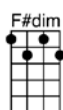

If you knew what I've been through, you would know why I ask you