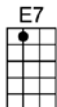

SING E

HAVE YOU EVER BEEN LONELY (BAR)- DeRose/ Brown

4/4 1234 1 (without intro)

Intro: |  | |  |  | |

Have you ever been lonely, have you ever been blue

Have you ever loved someone, just as I love you

Can't you see that I'm sorry for each mistake I've made

Can't you see I've changed, dear, can't you see I've paid

Be a little for-giving, take me back in your heart

How can I go on living, now that we're a-part

p.2. Have You Ever Been Lonely

If you knew what I've been through, you would know why I ask you

C#7 F#7
How can I go on living, now that we're a-part

D D#dim A
If you knew what I've been through, you would know why I ask you

E7 A G7
Have you ever been lonely, have you ever been blue

C G7
Oh, be a little for-giving, take me back in your heart