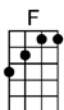

If you knew what I've been through, you would know why I ask you