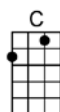

Oh, be a little for-giving, take me back in your heart