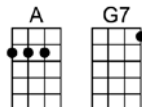

SING E

HAVE YOU EVER BEEN LONELY (BAR)- DeRose/ Brown

4/4 1234 1 (without intro)

Intro: |  | |  |  | |

Have you ever been lonely, have you ever been blue

Have you ever loved someone, just as I love you

Can't you see that I'm sorry for each mistake I've made

Can't you see I've changed, dear, can't you see I've paid

Be a little for-giving, take me back in your heart

How can I go on living, now that we're a-part

p.2. Have You Ever Been Lonely

If you knew what I've been through, you would know why I ask you

C#7 F#7
How can I go on living, now that we're a-part

D D#dim A
If you knew what I've been through, you would know why I ask you

E7 A G7
Have you ever been lonely, have you ever been blue

C G7
Oh, be a little for-giving, take me back in your heart

E7 A7
How can I go on living, now that we're a-part

F F#dim C
If you knew what I've been through, you would know why I ask you

G7 C F C C9
Have you ever been lonely, have you ever been blue BLUE