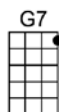

Oh, be a little for-giving, take me back in your heart