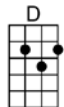

SING E

HAVE YOU EVER BEEN LONELY (BAR)- DeRose/ Brown

4/4 1234 1 (without intro)

Intro: |  | |  |  | |

Have you ever been lonely, have you ever been blue

Have you ever loved someone, just as I love you

Can't you see that I'm sorry for each mistake I've made

Can't you see I've changed, dear, can't you see I've paid

Be a little for-giving, take me back in your heart

How can I go on living, now that we're a-part

p.2. Have You Ever Been Lonely

If you knew what I've been through, you would know why I ask you

C#7 F#7
How can I go on living, now that we're a-part

D D#dim A
If you knew what I've been through, you would know why I ask you

E7 A G7
Have you ever been lonely, have you ever been blue

C G7
Oh, be a little for-giving, take me back in your heart

E7 A7
How can I go on living, now that we're a-part

F F#dim C
If you knew what I've been through, you would know why I ask you

G7 C F C C9
Have you ever been lonely, have you ever been blue BLUE