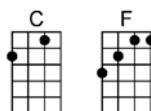

Have you ever been lonely, have you ever been blue

Oh, be a little for-giving, take me back in your heart

How can I go on living, now that we're a-part

If you knew what I've been through, you would know why I ask you

Have you ever been lonely, have you ever been blue

BLUE

HAVE YOU EVER BEEN LONELY - DeRose/ Brown
4/4 1234 1 (without intro)

Intro: | E7 | | A | E7 |

A E7
Have you ever been lonely, have you ever been blue

C#7 F#7
How can I go on living, now that we're a-part

D D#dim A
If you knew what I've been through, you would know why I ask you

E7 A G7
Have you ever been lonely, have you ever been blue

C G7
Oh, be a little for-giving, take me back in your heart

E7 A7
How can I go on living, now that we're a-part

F F#dim C
If you knew what I've been through, you would know why I ask you

G7 C F C C9
Have you ever been lonely, have you ever been blue BLUE