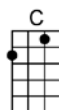

If you knew what I've been through, you would know why I ask you