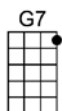

Have you ever been lonely, have you ever been blue

Oh, be a little for-giving, take me back in your heart

How can I go on living, now that we're a-part

If you knew what I've been through, you would know why I ask you

Have you ever been lonely, have you ever been blue

BLUE

HAVE YOU EVER BEEN LONELY - DeRose/ Brown
4/4 1234 1 (without intro)

Intro: | E7 | | A | E7 |

A E7
Have you ever been lonely, have you ever been blue