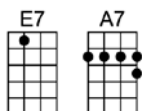

How can I go on living, now that we're a-part