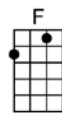

Have you ever been lonely, have you ever been blue

Oh, be a little for-giving, take me back in your heart

How can I go on living, now that we're a-part

If you knew what I've been through, you would know why I ask you

Have you ever been lonely, have you ever been blue

BLUE

HAVE YOU EVER BEEN LONELY - DeRose/ Brown
4/4 1234 1 (without intro)

Intro: | E7 | | A | E7 |

A E7
Have you ever been lonely, have you ever been blue

C#7 F#7
How can I go on living, now that we're a-part

D D#dim A
If you knew what I've been through, you would know why I ask you

E7 A G7
Have you ever been lonely, have you ever been blue

C G7
Oh, be a little for-giving, take me back in your heart