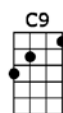

Have you ever been lonely, have you ever been blue

Oh, be a little for-giving, take me back in your heart

How can I go on living, now that we're a-part

If you knew what I've been through, you would know why I ask you

Have you ever been lonely, have you ever been blue

BLUE

HAVE YOU EVER BEEN LONELY - DeRose/ Brown
4/4 1234 1 (without intro)

Intro: | E7 | | A | E7 |

A E7
Have you ever been lonely, have you ever been blue

C#7 F#7
How can I go on living, now that we're a-part

D D#dim A
If you knew what I've been through, you would know why I ask you

E7 A G7
Have you ever been lonely, have you ever been blue

C G7
Oh, be a little for-giving, take me back in your heart