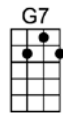

Oh, be a little for-giving, take me back in your heart