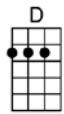

HAVE YOU EVER BEEN LONELY - DeRose/ Brown

4/4 1234 1 (without intro)

Intro: |  | |  |  |

 
 Have you ever been lonely, have you ever been blue

 
 Have you ever loved someone, just as I love you

 
 Can't you see that I'm sorry for each mistake I've made

  
 Can't you see I've changed, dear, can't you see I've paid

 
 Be a little for-giving, take me back in your heart

 
 How can I go on living, now that we're a-part

p.2. Have You Ever Been Lonely

If you knew what I've been through, you would know why I ask you

C#7 F#7
How can I go on living, now that we're a-part

D D#dim A
If you knew what I've been through, you would know why I ask you

E7 A G7
Have you ever been lonely, have you ever been blue

C G7
Oh, be a little for-giving, take me back in your heart

E7 A7
How can I go on living, now that we're a-part

F F#dim C
If you knew what I've been through, you would know why I ask you

G7 C F C C9
Have you ever been lonely, have you ever been blue BLUE