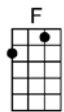

If you knew what I've been through, you would know why I ask you