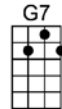

HAVE YOU EVER BEEN LONELY - DeRose/ Brown

4/4 1234 1 (without intro)

Intro: |  | |  |  |

 
 Have you ever been lonely, have you ever been blue

 
 Have you ever loved someone, just as I love you

 
 Can't you see that I'm sorry for each mistake I've made

  
 Can't you see I've changed, dear, can't you see I've paid

 
 Be a little for-giving, take me back in your heart

 
 How can I go on living, now that we're a-part

p.2. Have You Ever Been Lonely

If you knew what I've been through, you would know why I ask you

C#7 F#7
How can I go on living, now that we're a-part

D D#dim A
If you knew what I've been through, you would know why I ask you

E7 A G7
Have you ever been lonely, have you ever been blue

C G7
Oh, be a little for-giving, take me back in your heart

E7 A7
How can I go on living, now that we're a-part

F F#dim C
If you knew what I've been through, you would know why I ask you

G7 C F C C9
Have you ever been lonely, have you ever been blue BLUE