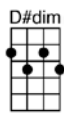

HAVE YOU EVER BEEN LONELY - DeRose/ Brown

4/4 1234 1 (without intro)

Intro: |  | |  |  |

 
 Have you ever been lonely, have you ever been blue

 
 Have you ever loved someone, just as I love you

 
 Can't you see that I'm sorry for each mistake I've made

  
 Can't you see I've changed, dear, can't you see I've paid

 
 Be a little for-giving, take me back in your heart

 
 How can I go on living, now that we're a-part

p.2. Have You Ever Been Lonely

If you knew what I've been through, you would know why I ask you

C#7 F#7
How can I go on living, now that we're a-part

D D#dim A
If you knew what I've been through, you would know why I ask you

E7 A G7
Have you ever been lonely, have you ever been blue

C G7
Oh, be a little for-giving, take me back in your heart

E7 A7
How can I go on living, now that we're a-part

F F#dim C
If you knew what I've been through, you would know why I ask you

G7 C F C C9
Have you ever been lonely, have you ever been blue BLUE