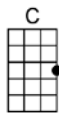

Oh, be a little for-giving, take me back in your heart