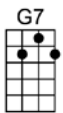

  
 Can't you see I've changed, dear, can't you see I've paid

 
 Be a little for-giving, take me back in your heart

 
 How can I go on living, now that we're a-part

p.2. Have You Ever Been Lonely

If you knew what I've been through, you would know why I ask you

Have you ever been lonely, have you ever been blue

Oh, be a little for-giving, take me back in your heart

How can I go on living, now that we're a-part

If you knew what I've been through, you would know why I ask you

Have you ever been lonely, have you ever been blue

BLUE

HAVE YOU EVER BEEN LONELY - DeRose/ Brown
4/4 1234 1 (without intro)

Intro: | E7 | | A | E7 |

A E7
Have you ever been lonely, have you ever been blue

C#7 F#7
How can I go on living, now that we're a-part

D D#dim A
If you knew what I've been through, you would know why I ask you

E7 A G7
Have you ever been lonely, have you ever been blue

C G7
Oh, be a little for-giving, take me back in your heart