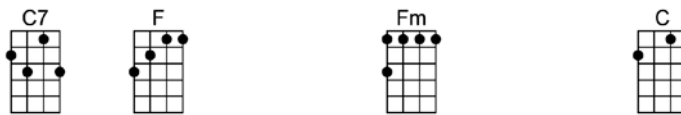

 |  |  | 

But you were on the ship and I was on the shore

p.2. Harbor Lights

Now I know lonely nights, for all the while my heart is whisp-'ring

Some other harbor lights will steal your love from me

I longed to hold you near and kiss you just once more

4/4 1234 1 (without intro)

Intro: | G7 Dm | Dm G7 | C F | C |

G7 Dm G7 Cdim C
I saw the harbor lights, they only told me we were part - ing

Em Dm G7 C
The same old harbor lights that once brought you to me

D7 G7 Gdim G7
But you were on the ship and I was on the shore

C G7 Dm G7 Cdim C
Now I know lonely nights, for all the while my heart is whisp-'ring

Em Dm G7 C F C
Some other harbor lights will steal your love from me