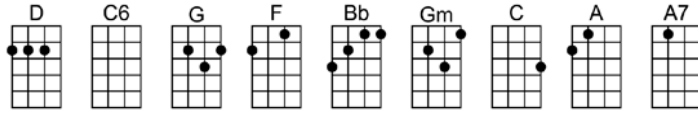

# GET READY - Smokey Robinson

4/4 1...2...1234

Intro: | D C6 D C6 | D C6 G F (X2)

C6 D C6 D C6 D C6 G F (X2)  
I never met a girl who makes me feel the way that you do. (You're alright)

C6 D C6 D C6 D C6 G F (X2)  
When-ever I'm asked who makes my dreams real, I say that you do. (You're outta sight)

C6 D C6 D C6 D C6 G F (X2)  
So, fee - fi - fo - fum, look out, baby, 'cause here I come.

F Bb Gm C  
And I'm bringin' you a love that's true, so get ready, so get ready.

F Bb Gm C D  
I'm gonna try to make you love me too, so get ready, so get ready, 'cause here I come.

C6 D C6 D C6 D C6 G F (X2)  
But the lovin' you're gon-na miss and the time it takes to find you (It's outta sight)

C6 D C6 D C6 D C6 G F (X2)  
So, tweedly-dee, tweed-ly-dum, look out baby, 'cause here I come.