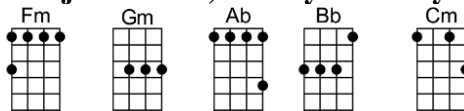

With the help of God, I know I can be strong