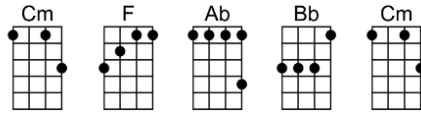

EXODUS SONG (BAR)-Ernest Gold/Pat Boone

4/4 1234 (slow count)

Intro:

This land is mine, God gave this land to me. This brave and ancient land to me

And when the morning sun re-veals her hills and plains

Then I see a land where children can run free

Intro: Cm F Ab Bb Cm

Cm F Ab Bb Cm Gm Eb F G
This land is mine, God gave this land to me. This brave and ancient land to me

Gm C Cm Gm Bb
And when the morning sun re-veals her hills and plains

Fm Gm Bb Cm G
Then I see a land where children can run free

C F Ab Bb Cm Gm Eb F G
So take my hand, and walk this land with me, and walk this lovely land with me

Gm C Cm Gm Bb
Though I am just a man, when you are by my side

Fm Gm Ab Bb Cm
With the help of God, I know I can be strong

Interlude: 1st line of song

Gm C Cm Gm Bb
Though I am just a man, when you are by my side

Fm Gm Ab Bb Cm
With the help of God, I know I can be strong

Gm C Cm Gm
To make this land our home, if I must fight, I'll fight to make this land our own