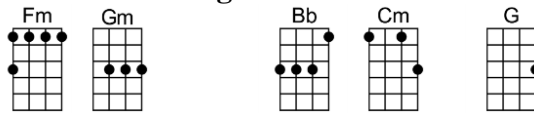

EXODUS SONG (BAR)-Ernest Gold/Pat Boone

4/4 1234 (slow count)

Intro:

This land is mine, God gave this land to me. This brave and ancient land to me

And when the morning sun re-veals her hills and plains

Then I see a land where children can run free

So take my hand, and walk this land with me, and walk this lovely land with me

Though I am just a man, when you are by my side

With the help of God, I know I can be strong

Interlude: 1st line of song

Though I am just a man, when you are by my side

Intro: Cm F Ab Bb Cm

Cm F Ab Bb Cm Gm Eb F G
This land is mine, God gave this land to me. This brave and ancient land to me

Gm C Cm Gm Bb
And when the morning sun re-veals her hills and plains

Fm Gm Bb Cm G
Then I see a land where children can run free

Interlude: 1st line of song

Gm C Cm Gm Bb
Though I am just a man, when you are by my side

Fm Gm Ab Bb Cm
With the help of God, I know I can be strong

Gm C Cm Gm
To make this land our home, if I must fight, I'll fight to make this land our own