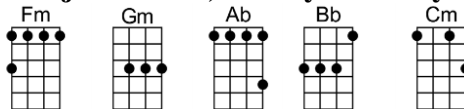

With the help of God, I know I can be strong

Interlude: 1st line of song