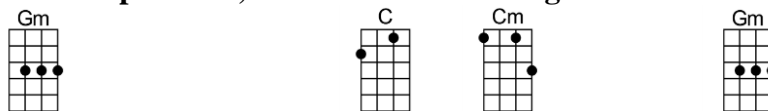

To make this land our home, if I must fight, I'll fight to make this land our own