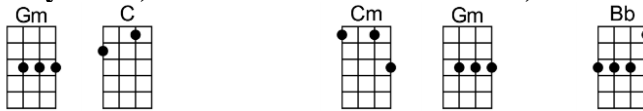

Though I am just a man, when you are by my side