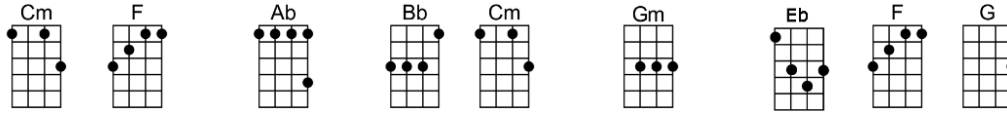

EXODUS SONG (BAR)-Ernest Gold/Pat Boone

4/4 1234 (slow count)

Intro:

This land is mine, God gave this land to me. This brave and ancient land to me

And when the morning sun re-veals her hills and plains

Then I see a land where children can run free

Intro: Cm F Ab Bb Cm

Cm F Ab Bb Cm Gm Eb F G
This land is mine, God gave this land to me. This brave and ancient land to me

Gm C Cm Gm Bb
And when the morning sun re-veals her hills and plains

Fm Gm Bb Cm G
Then I see a land where children can run free