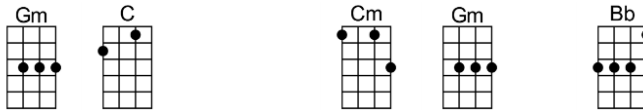

EXODUS SONG (BAR)-Ernest Gold/Pat Boone

4/4 1234 (slow count)

Intro:

This land is mine, God gave this land to me. This brave and ancient land to me

And when the morning sun re-veals her hills and plains

Then I see a land where children can run free

So take my hand, and walk this land with me, and walk this lovely land with me

Though I am just a man, when you are by my side

With the help of God, I know I can be strong

Interlude: 1st line of song

Though I am just a man, when you are by my side

Intro: Cm F Ab Bb Cm

Cm F Ab Bb Cm Gm Eb F G
This land is mine, God gave this land to me. This brave and ancient land to me

Gm C Cm Gm Bb
And when the morning sun re-veals her hills and plains

Fm Gm Bb Cm G
Then I see a land where children can run free