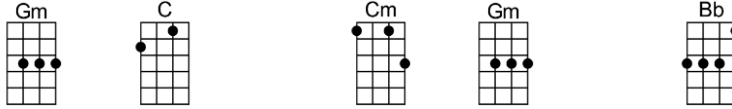

EXODUS SONG (BAR)-Ernest Gold/Pat Boone

4/4 1234 (slow count)

Intro:

This land is mine, God gave this land to me. This brave and ancient land to me

And when the morning sun re-veals her hills and plains

Then I see a land where children can run free

Intro: Cm F Ab Bb Cm

Cm F Ab Bb Cm Gm Eb F G
This land is mine, God gave this land to me. This brave and ancient land to me

Gm C Cm Gm Bb
And when the morning sun re-veals her hills and plains

Fm Gm Bb Cm G
Then I see a land where children can run free