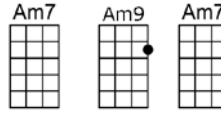

SING A

EVERY NIGHT - Paul McCartney

4/4 1...2...1234

Intro:  (4 measures)

Every night I just wanna go out, get out of my head

Every day I don't want to get up, get out of my bed

Every night I want to play out, and every day I want to do oo oo oo oo

E7 A G F#m Em7 D
Every night that day is through oo oo oo oo

D Em7 A7 D
But tonight I just want stay in and be with you, and be with you

D G D A7
Oo oo....., Believe me, momma.

D G D A7 D
Oo oo....., And be with you!