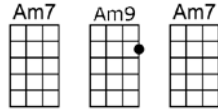

SING A

EVERY NIGHT - Paul McCartney

4/4 1...2...1234

Intro:  (4 measures)

Every night I just wanna go out, get out of my head

Every day I don't want to get up, get out of my bed

Every night I want to play out, and every day I want to do oo oo oo oo

But tonight I just want to stay in and be with you, and be with you

Oo oo..... Oo oo.....

Every day I lean on a lamp post, I'm wasting my time

Every night I lay on a pillow, I'm resting my mind

Every morning brings a new day, and every night that day is through oo oo oo oo

D7 Am7 Am9 Am7
Every day I don't want to get up, get out of my bed

G Em Am
Every night I want to play out

E7 A G F#m Em7 D
And every day I want to do oo oo oo oo

D Em7 A7 D
But tonight I just want to stay in and be with you, and be with you

E7 A G F#m Em7 D
Every night that day is through oo oo oo oo

D Em7 A7 D
But tonight I just want stay in and be with you, and be with you

D G D A7
Oo oo....., Believe me, momma.

D G D A7 D
Oo oo....., And be with you!