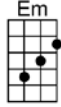

SING A

EVERY NIGHT - Paul McCartney

4/4 1...2...1234

Intro:  (4 measures)

Every night I just wanna go out, get out of my head

Every day I don't want to get up, get out of my bed

Every night I want to play out, and every day I want to do oo oo oo oo

But tonight I just want to stay in and be with you, and be with you

Oo oo..... Oo oo.....

Every day I lean on a lamp post, I'm wasting my time

Every night I lay on a pillow, I'm resting my mind

Every morning brings a new day, and every night that day is through oo oo oo oo

D7 Am7 Am9 Am7
Every day I don't want to get up, get out of my bed

G Em Am
Every night I want to play out

E7 A G F#m Em7 D
And every day I want to do oo oo oo oo

D Em7 A7 D
But tonight I just want to stay in and be with you, and be with you

E7 A G F#m Em7 D
Every night that day is through oo oo oo oo

D Em7 A7 D
But tonight I just want stay in and be with you, and be with you

D G D A7
Oo oo....., Believe me, momma.

D G D A7 D
Oo oo....., And be with you!