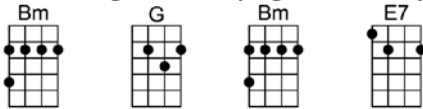

SING F#

EIGHT DAYS A WEEK

4/4 1...2...1234

Ooh I need your love, babe, guess you know it's true

Hope you need my love babe, just like I need you.

Hold me, love me, hold me, love me

Ain't got nothin' but love, babe, eight days a week. CODA: 8 days a week X3

4 4 4

Love you every day, girl, you're always on my mind.

One thing I can say, girl, I love you all the time.

Hold me, love me, hold me, love me

Ain't got nothin' but love, babe, eight days a week

Eight days a week I lo-o-o-ove you,

Bm G Bm E7
Hold me, love me, hold me, love me

(Triplets:)
D E7 G D D E7 G D6
Ain't got nothin' but love, babe, eight days a week. CODA: 8 days a week X3 4 4 4

D E7 G D
Love you every day, girl, you're always on my mind.

D E7 G D
One thing I can say, girl, I love you all the time.

Bm G Bm E7
Hold me, love me, hold me, love me

D E7 G D
Ain't got nothin' but love, babe, eight days a week

A Bm
Eight days a week I lo-o-o-ove you,