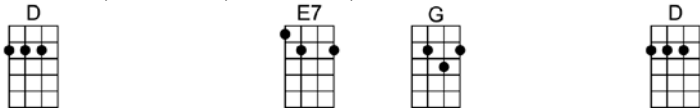

4 4 4

Love you every day, girl, you're always on my mind.

One thing I can say, girl, I love you all the time.

Hold me, love me, hold me, love me

Ain't got nothin' but love, babe, eight days a week

Eight days a week I lo-o-o-ove you,

Bm G Bm E7
Hold me, love me, hold me, love me

(Triplets:)
D E7 G D D E7 G D6
Ain't got nothin' but love, babe, eight days a week. CODA: 8 days a week X3 4 4 4

D E7 G D
Love you every day, girl, you're always on my mind.

D E7 G D
One thing I can say, girl, I love you all the time.

Bm G Bm E7
Hold me, love me, hold me, love me

D E7 G D
Ain't got nothin' but love, babe, eight days a week

A Bm
Eight days a week I lo-o-o-ove you,