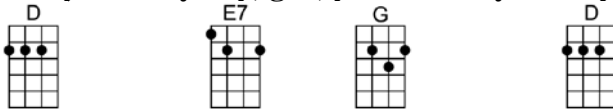

SING F#

EIGHT DAYS A WEEK

4/4 1...2...1234

Ooh I need your love, babe, guess you know it's true

Hope you need my love babe, just like I need you.

Hold me, love me, hold me, love me

Ain't got nothin' but love, babe, eight days a week. CODA: 8 days a week X3

4 4 4

Love you every day, girl, you're always on my mind.

One thing I can say, girl, I love you all the time.

Hold me, love me, hold me, love me

Ain't got nothin' but love, babe, eight days a week

Eight days a week I lo-o-o-ove you,

Bm G Bm E7
Hold me, love me, hold me, love me

(Triplets:)
D E7 G D D E7 G D6
Ain't got nothin' but love, babe, eight days a week. CODA: 8 days a week X3 4 4 4

D E7 G D
Love you every day, girl, you're always on my mind.

D E7 G D
One thing I can say, girl, I love you all the time.

Bm G Bm E7
Hold me, love me, hold me, love me

D E7 G D
Ain't got nothin' but love, babe, eight days a week

A Bm
Eight days a week I lo-o-o-ove you,