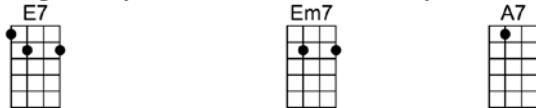

4 4 4

Love you every day, girl, you're always on my mind.

One thing I can say, girl, I love you all the time.

Hold me, love me, hold me, love me

Ain't got nothin' but love, babe, eight days a week

Eight days a week I lo-o-o-ove you,

Bm G Bm E7
Hold me, love me, hold me, love me

(Triplets:)
D E7 G D D E7 G D6
Ain't got nothin' but love, babe, eight days a week. CODA: 8 days a week X3 4 4 4

D E7 G D
Love you every day, girl, you're always on my mind.