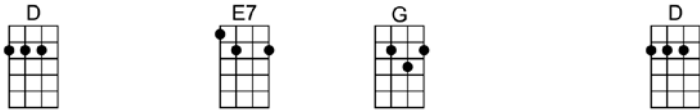

SING F#

EIGHT DAYS A WEEK

4/4 1...2...1234

Ooh I need your love, babe, guess you know it's true

Hope you need my love babe, just like I need you.

Hold me, love me, hold me, love me

Ain't got nothin' but love, babe, eight days a week. CODA: 8 days a week X3

4 4 4

Love you every day, girl, you're always on my mind.

One thing I can say, girl, I love you all the time.

Hold me, love me, hold me, love me

Ain't got nothin' but love, babe, eight days a week

Eight days a week I lo-o-o-ove you,

Bm G Bm E7
Hold me, love me, hold me, love me

(Triplets:)
D E7 G D D E7 G D6
Ain't got nothin' but love, babe, eight days a week. CODA: 8 days a week X3 4 4 4

D E7 G D
Love you every day, girl, you're always on my mind.

D E7 G D
One thing I can say, girl, I love you all the time.

Bm G Bm E7
Hold me, love me, hold me, love me

D E7 G D
Ain't got nothin' but love, babe, eight days a week

A Bm
Eight days a week I lo-o-o-ove you,