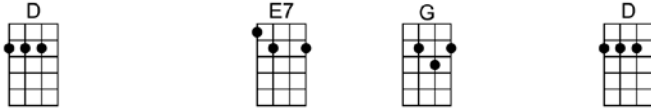

SING F#

EIGHT DAYS A WEEK

4/4 1...2...1234

Ooh I need your love, babe, guess you know it's true

Hope you need my love babe, just like I need you.

Hold me, love me, hold me, love me

Ain't got nothin' but love, babe, eight days a week. CODA: 8 days a week X3

4 4 4

Love you every day, girl, you're always on my mind.

One thing I can say, girl, I love you all the time.

Hold me, love me, hold me, love me

Ain't got nothin' but love, babe, eight days a week

Eight days a week I lo-o-o-ove you,

Bm G Bm E7
Hold me, love me, hold me, love me

(Triplets:)
D E7 G D D E7 G D6
Ain't got nothin' but love, babe, eight days a week. CODA: 8 days a week X3 4 4 4

D E7 G D
Love you every day, girl, you're always on my mind.

D E7 G D
One thing I can say, girl, I love you all the time.

Bm G Bm E7
Hold me, love me, hold me, love me

D E7 G D
Ain't got nothin' but love, babe, eight days a week

A Bm
Eight days a week I lo-o-o-ove you,