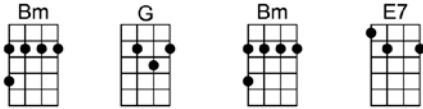

SING F#

EIGHT DAYS A WEEK

4/4 1...2...1234

Ooh I need your love, babe, guess you know it's true

Hope you need my love babe, just like I need you.

Hold me, love me, hold me, love me

Ain't got nothin' but love, babe, eight days a week. CODA: 8 days a week X3

4 4 4

Love you every day, girl, you're always on my mind.

One thing I can say, girl, I love you all the time.

Hold me, love me, hold me, love me

Ain't got nothin' but love, babe, eight days a week

Eight days a week I lo-o-o-ove you,

Bm G Bm E7
Hold me, love me, hold me, love me

(Triplets:)
D E7 G D D E7 G D6
Ain't got nothin' but love, babe, eight days a week. CODA: 8 days a week X3 4 4 4

D E7 G D
Love you every day, girl, you're always on my mind.

D E7 G D
One thing I can say, girl, I love you all the time.

Bm G Bm E7
Hold me, love me, hold me, love me

D E7 G D
Ain't got nothin' but love, babe, eight days a week

A Bm
Eight days a week I lo-o-o-ove you,