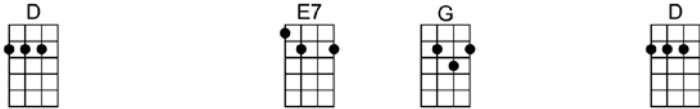

SING F#

EIGHT DAYS A WEEK

4/4 1...2...1234

Ooh I need your love, babe, guess you know it's true

Hope you need my love babe, just like I need you.

Hold me, love me, hold me, love me

Ain't got nothin' but love, babe, eight days a week. CODA: 8 days a week X3

4 4 4

Love you every day, girl, you're always on my mind.

One thing I can say, girl, I love you all the time.

Hold me, love me, hold me, love me

Ain't got nothin' but love, babe, eight days a week

Eight days a week I lo-o-o-ove you,

Bm G Bm E7
Hold me, love me, hold me, love me

(Triplets:)
D E7 G D D E7 G D6
Ain't got nothin' but love, babe, eight days a week. CODA: 8 days a week X3 4 4 4

D E7 G D
Love you every day, girl, you're always on my mind.

D E7 G D
One thing I can say, girl, I love you all the time.

Bm G Bm E7
Hold me, love me, hold me, love me

D E7 G D
Ain't got nothin' but love, babe, eight days a week

A Bm
Eight days a week I lo-o-o-ove you,