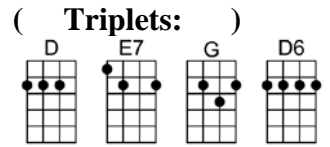

SING F#

EIGHT DAYS A WEEK

4/4 1...2...1234

Ooh I need your love, babe, guess you know it's true

Hope you need my love babe, just like I need you.

Hold me, love me, hold me, love me

Ain't got nothin' but love, babe, eight days a week. CODA: 8 days a week X3

4 4 4

Love you every day, girl, you're always on my mind.

One thing I can say, girl, I love you all the time.

Hold me, love me, hold me, love me

Ain't got nothin' but love, babe, eight days a week

Eight days a week I lo-o-o-ove you,

Bm G Bm E7
Hold me, love me, hold me, love me

(Triplets:)
D E7 G D D E7 G D6
Ain't got nothin' but love, babe, eight days a week. CODA: 8 days a week X3 4 4 4

D E7 G D
Love you every day, girl, you're always on my mind.

D E7 G D
One thing I can say, girl, I love you all the time.

Bm G Bm E7
Hold me, love me, hold me, love me

D E7 G D
Ain't got nothin' but love, babe, eight days a week

A Bm
Eight days a week I lo-o-o-ove you,