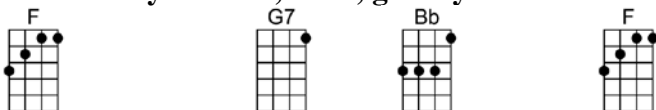

EIGHT DAYS A WEEK_(BAR)

4/4 1...2...1234

Ooh I need your love, babe, guess you know it's true

Hope you need my love babe, just like I need you.

Hold me, love me, hold me, love me

Ain't got nothin' but love, babe, eight days a week. CODA: 8 days a week X3

Love you every day, girl, you're always on my mind.

One thing I can say, girl, I love you all the time.

Hold me, love me, hold me, love me

Ain't got nothin' but love, babe, eight days a week

Eight days a week I lo-o-o-ove you,

Dm Bb Dm G
Hold me, love me, hold me, love me

(Triplets:)
F G7 Bb F F G7 Bb F6
Ain't got nothin' but love, babe, eight days a week. CODA: 8 days a week X3 4 4 4

F G7 Bb F
Love you every day, girl, you're always on my mind.

F G7 Bb F
One thing I can say, girl, I love you all the time.

Dm Bb Dm G
Hold me, love me, hold me, love me

F G7 Bb F
Ain't got nothin' but love, babe, eight days a week

C Dm
Eight days a week I lo-o-o-ove you,