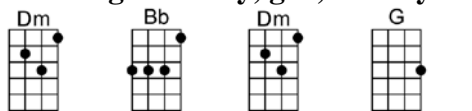

EIGHT DAYS A WEEK_(BAR)

4/4 1...2...1234

Ooh I need your love, babe, guess you know it's true

Hope you need my love babe, just like I need you.

Hold me, love me, hold me, love me

Ain't got nothin' but love, babe, eight days a week. CODA: 8 days a week X3

Love you every day, girl, you're always on my mind.

One thing I can say, girl, I love you all the time.

Hold me, love me, hold me, love me

Ain't got nothin' but love, babe, eight days a week

Eight days a week I lo-o-o-ove you,

Dm Bb Dm G
Hold me, love me, hold me, love me

(Triplets:)
F G7 Bb F F G7 Bb F6
Ain't got nothin' but love, babe, eight days a week. CODA: 8 days a week X3 4 4 4

F G7 Bb F
Love you every day, girl, you're always on my mind.

F G7 Bb F
One thing I can say, girl, I love you all the time.

Dm Bb Dm G
Hold me, love me, hold me, love me

F G7 Bb F
Ain't got nothin' but love, babe, eight days a week

C Dm
Eight days a week I lo-o-o-ove you,