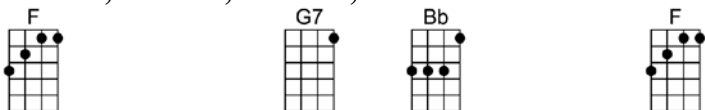

EIGHT DAYS A WEEK_(BAR)

4/4 1...2...1234

Ooh I need your love, babe, guess you know it's true

Hope you need my love babe, just like I need you.

Hold me, love me, hold me, love me

Ain't got nothin' but love, babe, eight days a week. CODA: 8 days a week X3

Love you every day, girl, you're always on my mind.

One thing I can say, girl, I love you all the time.

Hold me, love me, hold me, love me

Ain't got nothin' but love, babe, eight days a week

Eight days a week I lo-o-o-ove you,

Dm Bb Dm G
Hold me, love me, hold me, love me

(Triplets:)
F G7 Bb F F G7 Bb F6
Ain't got nothin' but love, babe, eight days a week. CODA: 8 days a week X3 4 4 4

F G7 Bb F
Love you every day, girl, you're always on my mind.

F G7 Bb F
One thing I can say, girl, I love you all the time.

Dm Bb Dm G
Hold me, love me, hold me, love me

F G7 Bb F
Ain't got nothin' but love, babe, eight days a week

C Dm
Eight days a week I lo-o-o-ove you,