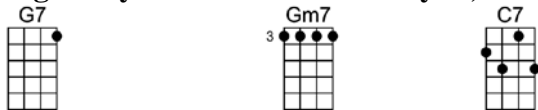

Love you every day, girl, you're always on my mind.

One thing I can say, girl, I love you all the time.

Hold me, love me, hold me, love me

Ain't got nothin' but love, babe, eight days a week

Eight days a week I lo-o-o-ove you,

Dm Bb Dm G
Hold me, love me, hold me, love me

(Triplets:)
F G7 Bb F F G7 Bb F6
Ain't got nothin' but love, babe, eight days a week. CODA: 8 days a week X3 4 4 4

F G7 Bb F
Love you every day, girl, you're always on my mind.