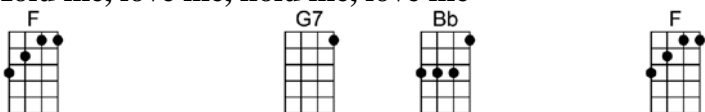

EIGHT DAYS A WEEK_(BAR)

4/4 1...2...1234

Ooh I need your love, babe, guess you know it's true

Hope you need my love babe, just like I need you.

Hold me, love me, hold me, love me

Ain't got nothin' but love, babe, eight days a week. CODA: 8 days a week X3

Love you every day, girl, you're always on my mind.

One thing I can say, girl, I love you all the time.

Hold me, love me, hold me, love me

Ain't got nothin' but love, babe, eight days a week

Eight days a week I lo-o-o-ove you,

F G7 Bb F
One thing I can say, girl, I love you all the time.

Dm Bb Dm G
Hold me, love me, hold me, love me

F G7 Bb F
Ain't got nothin' but love, babe, eight days a week

C Dm
Eight days a week I lo-o-o-ove you,