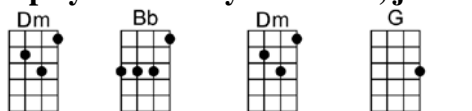

EIGHT DAYS A WEEK_(BAR)

4/4 1...2...1234

Ooh I need your love, babe, guess you know it's true

Hope you need my love babe, just like I need you.

Hold me, love me, hold me, love me

Ain't got nothin' but love, babe, eight days a week. CODA: 8 days a week X3

Love you every day, girl, you're always on my mind.

One thing I can say, girl, I love you all the time.

Hold me, love me, hold me, love me

Ain't got nothin' but love, babe, eight days a week

Eight days a week I lo-o-o-ove you,

Dm Bb Dm G
Hold me, love me, hold me, love me

(Triplets:)
F G7 Bb F F G7 Bb F6
Ain't got nothin' but love, babe, eight days a week. CODA: 8 days a week X3 4 4 4

F G7 Bb F
Love you every day, girl, you're always on my mind.

F G7 Bb F
One thing I can say, girl, I love you all the time.

Dm Bb Dm G
Hold me, love me, hold me, love me

F G7 Bb F
Ain't got nothin' but love, babe, eight days a week

C Dm
Eight days a week I lo-o-o-ove you,