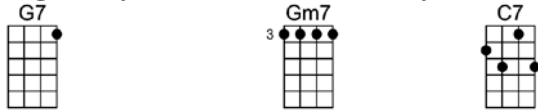

Love you every day, girl, you're always on my mind.

One thing I can say, girl, I love you all the time.

Hold me, love me, hold me, love me

Ain't got nothin' but love, babe, eight days a week

Eight days a week I lo-o-o-ove you,

Dm Bb Dm G
Hold me, love me, hold me, love me

(Triplets:)
F G7 Bb F F G7 Bb F6
Ain't got nothin' but love, babe, eight days a week. CODA: 8 days a week X3 4 4 4

F G7 Bb F
Love you every day, girl, you're always on my mind.