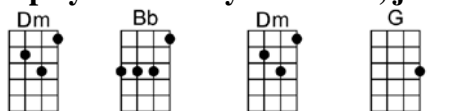

EIGHT DAYS A WEEK_(BAR)

4/4 1...2...1234

Ooh I need your love, babe, guess you know it's true

Hope you need my love babe, just like I need you.

Hold me, love me, hold me, love me

Ain't got nothin' but love, babe, eight days a week. CODA: 8 days a week X3

Love you every day, girl, you're always on my mind.

One thing I can say, girl, I love you all the time.

Hold me, love me, hold me, love me

Ain't got nothin' but love, babe, eight days a week

Eight days a week I lo-o-o-ove you,

Dm Bb Dm G
Hold me, love me, hold me, love me

(Triplets:)
F G7 Bb F F G7 Bb F6
Ain't got nothin' but love, babe, eight days a week. CODA: 8 days a week X3 4 4 4

F G7 Bb F
Love you every day, girl, you're always on my mind.

F G7 Bb F
One thing I can say, girl, I love you all the time.

Dm Bb Dm G
Hold me, love me, hold me, love me

F G7 Bb F
Ain't got nothin' but love, babe, eight days a week

C Dm
Eight days a week I lo-o-o-ove you,