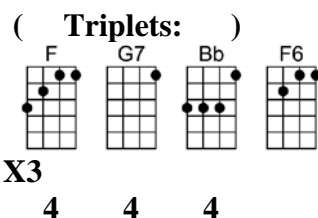

EIGHT DAYS A WEEK_(BAR)

4/4 1...2...1234

Ooh I need your love, babe, guess you know it's true

Hope you need my love babe, just like I need you.

Hold me, love me, hold me, love me

Ain't got nothin' but love, babe, eight days a week. CODA: 8 days a week X3

Love you every day, girl, you're always on my mind.

One thing I can say, girl, I love you all the time.

Hold me, love me, hold me, love me

Ain't got nothin' but love, babe, eight days a week

Eight days a week I lo-o-o-ove you,

Dm Bb Dm G
Hold me, love me, hold me, love me

(Triplets:)
F G7 Bb F F G7 Bb F6
Ain't got nothin' but love, babe, eight days a week. CODA: 8 days a week X3 4 4 4

F G7 Bb F
Love you every day, girl, you're always on my mind.

F G7 Bb F
One thing I can say, girl, I love you all the time.

Dm Bb Dm G
Hold me, love me, hold me, love me

F G7 Bb F
Ain't got nothin' but love, babe, eight days a week

C Dm
Eight days a week I lo-o-o-ove you,