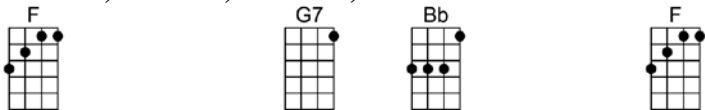

EIGHT DAYS A WEEK_(BAR)

4/4 1...2...1234

Ooh I need your love, babe, guess you know it's true

Hope you need my love babe, just like I need you.

Hold me, love me, hold me, love me

Ain't got nothin' but love, babe, eight days a week. CODA: 8 days a week X3

Love you every day, girl, you're always on my mind.

One thing I can say, girl, I love you all the time.

Hold me, love me, hold me, love me

Ain't got nothin' but love, babe, eight days a week

Eight days a week I lo-o-o-ove you,

Dm Bb Dm G
Hold me, love me, hold me, love me

(Triplets:)
F G7 Bb F F G7 Bb F6
Ain't got nothin' but love, babe, eight days a week. CODA: 8 days a week X3 4 4 4

F G7 Bb F
Love you every day, girl, you're always on my mind.

F G7 Bb F
One thing I can say, girl, I love you all the time.

Dm Bb Dm G
Hold me, love me, hold me, love me

F G7 Bb F
Ain't got nothin' but love, babe, eight days a week

C Dm
Eight days a week I lo-o-o-ove you,