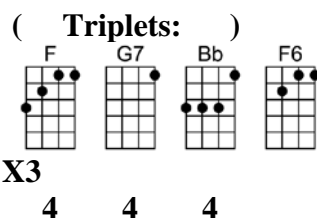

EIGHT DAYS A WEEK_(BAR)

4/4 1...2...1234

Ooh I need your love, babe, guess you know it's true

Hope you need my love babe, just like I need you.

Hold me, love me, hold me, love me

Ain't got nothin' but love, babe, eight days a week. CODA: 8 days a week X3

Love you every day, girl, you're always on my mind.

One thing I can say, girl, I love you all the time.

Hold me, love me, hold me, love me

Ain't got nothin' but love, babe, eight days a week

Eight days a week I lo-o-o-ove you,

Dm Bb Dm G
Hold me, love me, hold me, love me

(Triplets:)
F G7 Bb F F G7 Bb F6
Ain't got nothin' but love, babe, eight days a week. CODA: 8 days a week X3 4 4 4

F G7 Bb F
Love you every day, girl, you're always on my mind.

F G7 Bb F
One thing I can say, girl, I love you all the time.

Dm Bb Dm G
Hold me, love me, hold me, love me

F G7 Bb F
Ain't got nothin' but love, babe, eight days a week

C Dm
Eight days a week I lo-o-o-ove you,