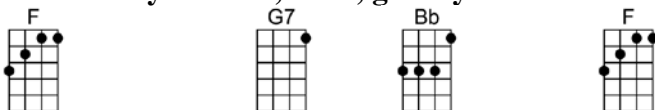

EIGHT DAYS A WEEK_(BAR)

4/4 1...2...1234

Ooh I need your love, babe, guess you know it's true

Hope you need my love babe, just like I need you.

Hold me, love me, hold me, love me

Ain't got nothin' but love, babe, eight days a week. CODA: 8 days a week X3

Love you every day, girl, you're always on my mind.

One thing I can say, girl, I love you all the time.

Hold me, love me, hold me, love me

Ain't got nothin' but love, babe, eight days a week

Eight days a week I lo-o-o-ove you,

Dm Bb Dm G
Hold me, love me, hold me, love me

(Triplets:)
F G7 Bb F F G7 Bb F6
Ain't got nothin' but love, babe, eight days a week. CODA: 8 days a week X3 4 4 4

F G7 Bb F
Love you every day, girl, you're always on my mind.

F G7 Bb F
One thing I can say, girl, I love you all the time.

Dm Bb Dm G
Hold me, love me, hold me, love me

F G7 Bb F
Ain't got nothin' but love, babe, eight days a week

C Dm
Eight days a week I lo-o-o-ove you,