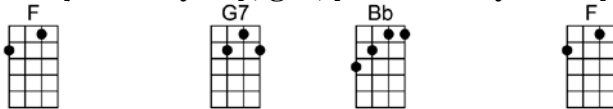

# EIGHT DAYS A WEEK

4/4 1...2...1234

Ooh I need your love, babe, guess you know it's true

Hope you need my love babe, just like I need you.

Hold me, love me, hold me, love me

Ain't got nothin' but love, babe, eight days a week. CODA: 8 days a week X3

4 4 4

Love you every day, girl, you're always on my mind.

One thing I can say, girl, I love you all the time.

Hold me, love me, hold me, love me

Ain't got nothin' but love, babe, eight days a week

Eight days a week I lo-o-o-ove you,

( Triplets: )  
F G7 Bb F F G7 Bb F6  
Ain't got nothin' but love, babe, eight days a week. CODA: 8 days a week X3 4 4 4

F G7 Bb F  
Love you every day, girl, you're always on my mind.

F G7 Bb F  
One thing I can say, girl, I love you all the time.