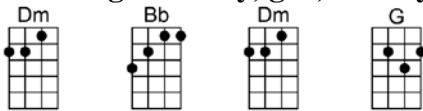

# EIGHT DAYS A WEEK

4/4 1...2...1234

Ooh I need your love, babe, guess you know it's true

Hope you need my love babe, just like I need you.

Hold me, love me, hold me, love me

Ain't got nothin' but love, babe, eight days a week. CODA: 8 days a week X3

4 4 4

Love you every day, girl, you're always on my mind.

One thing I can say, girl, I love you all the time.

Hold me, love me, hold me, love me

Ain't got nothin' but love, babe, eight days a week

Eight days a week I lo-o-o-ove you,

# EIGHT DAYS A WEEK

4/4 1...2...1234

F G7 Bb F  
Ooh I need your love, babe, guess you know it's true

F G7 Bb F  
Hope you need my love babe, just like I need you.

Dm Bb Dm G  
Hold me, love me, hold me, love me

( Triplets: )  
F G7 Bb F F G7 Bb F6  
Ain't got nothin' but love, babe, eight days a week. CODA: 8 days a week X3 4 4 4

F G7 Bb F  
Love you every day, girl, you're always on my mind.

F G7 Bb F  
One thing I can say, girl, I love you all the time.