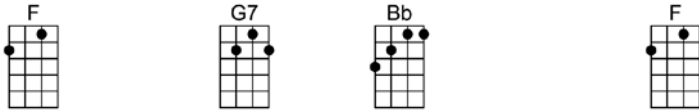

# EIGHT DAYS A WEEK

4/4 1...2...1234

Ooh I need your love, babe, guess you know it's true

Hope you need my love babe, just like I need you.

Hold me, love me, hold me, love me

Ain't got nothin' but love, babe, eight days a week. CODA: 8 days a week X3

4 4 4

Love you every day, girl, you're always on my mind.

One thing I can say, girl, I love you all the time.

Hold me, love me, hold me, love me

Ain't got nothin' but love, babe, eight days a week

Eight days a week I lo-o-o-ove you,

( Triplets: )  
F G7 Bb F F G7 Bb F6  
Ain't got nothin' but love, babe, eight days a week. CODA: 8 days a week X3 4 4 4

F G7 Bb F  
Love you every day, girl, you're always on my mind.

F G7 Bb F  
One thing I can say, girl, I love you all the time.