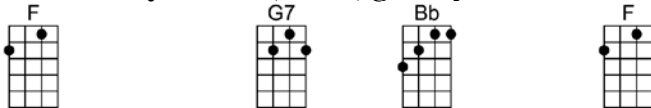

# EIGHT DAYS A WEEK

4/4 1...2...1234

Ooh I need your love, babe, guess you know it's true

Hope you need my love babe, just like I need you.

Hold me, love me, hold me, love me

Ain't got nothin' but love, babe, eight days a week. CODA: 8 days a week X3

4 4 4

Love you every day, girl, you're always on my mind.

One thing I can say, girl, I love you all the time.

Hold me, love me, hold me, love me

Ain't got nothin' but love, babe, eight days a week

Eight days a week I lo-o-o-ove you,

( Triplets: )  
F G7 Bb F F G7 Bb F6  
Ain't got nothin' but love, babe, eight days a week. CODA: 8 days a week X3 4 4 4

F G7 Bb F  
Love you every day, girl, you're always on my mind.

F G7 Bb F  
One thing I can say, girl, I love you all the time.