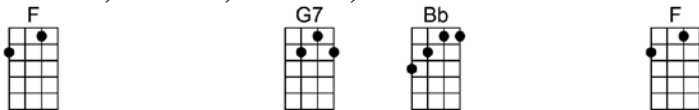

4 4 4

Love you every day, girl, you're always on my mind.

One thing I can say, girl, I love you all the time.

Hold me, love me, hold me, love me

Ain't got nothin' but love, babe, eight days a week

Eight days a week I lo-o-o-ove you,

( Triplets: )  
F G7 Bb F F G7 Bb F6  
Ain't got nothin' but love, babe, eight days a week. CODA: 8 days a week X3 4 4 4

F G7 Bb F  
Love you every day, girl, you're always on my mind.

F G7 Bb F  
One thing I can say, girl, I love you all the time.