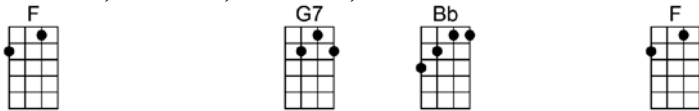

# EIGHT DAYS A WEEK

4/4 1...2...1234

Ooh I need your love, babe, guess you know it's true

Hope you need my love babe, just like I need you.

Hold me, love me, hold me, love me

Ain't got nothin' but love, babe, eight days a week. CODA: 8 days a week X3

4 4 4

Love you every day, girl, you're always on my mind.

One thing I can say, girl, I love you all the time.

Hold me, love me, hold me, love me

Ain't got nothin' but love, babe, eight days a week

Eight days a week I lo-o-o-ove you,

( Triplets: )  
F G7 Bb F F G7 Bb F6  
Ain't got nothin' but love, babe, eight days a week. CODA: 8 days a week X3 4 4 4

F G7 Bb F  
Love you every day, girl, you're always on my mind.

F G7 Bb F  
One thing I can say, girl, I love you all the time.