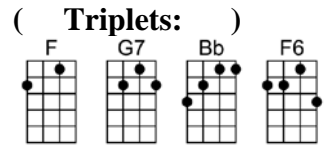

4 4 4

Love you every day, girl, you're always on my mind.

One thing I can say, girl, I love you all the time.

Hold me, love me, hold me, love me

Ain't got nothin' but love, babe, eight days a week

Eight days a week I lo-o-o-ove you,

# EIGHT DAYS A WEEK

4/4 1...2...1234

F G7 Bb F  
Ooh I need your love, babe, guess you know it's true

F G7 Bb F  
Hope you need my love babe, just like I need you.

Dm Bb Dm G  
Hold me, love me, hold me, love me

( Triplets: )  
F G7 Bb F F G7 Bb F6  
Ain't got nothin' but love, babe, eight days a week. CODA: 8 days a week X3 4 4 4

F G7 Bb F  
Love you every day, girl, you're always on my mind.

F G7 Bb F  
One thing I can say, girl, I love you all the time.

Dm Bb Dm G  
Hold me, love me, hold me, love me

F G7 Bb F  
Ain't got nothin' but love, babe, eight days a week

C Dm  
Eight days a week I lo-o-o-ove you,

G7 Gm7 C7  
Eight days a week is not enough to show I care Repeat 1<sup>st</sup> verse (Ooh I need....)