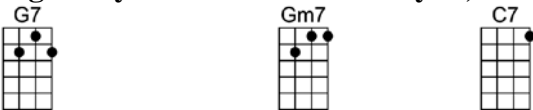

4 4 4

Love you every day, girl, you're always on my mind.

One thing I can say, girl, I love you all the time.

Hold me, love me, hold me, love me

Ain't got nothin' but love, babe, eight days a week

Eight days a week I lo-o-o-ove you,

( Triplets: )  
F G7 Bb F F G7 Bb F6  
Ain't got nothin' but love, babe, eight days a week. CODA: 8 days a week X3 4 4 4

F G7 Bb F  
Love you every day, girl, you're always on my mind.

F G7 Bb F  
One thing I can say, girl, I love you all the time.