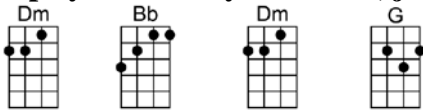

# EIGHT DAYS A WEEK

4/4 1...2...1234

Ooh I need your love, babe, guess you know it's true

Hope you need my love babe, just like I need you.

Hold me, love me, hold me, love me

Ain't got nothin' but love, babe, eight days a week. CODA: 8 days a week X3

4 4 4

Love you every day, girl, you're always on my mind.

One thing I can say, girl, I love you all the time.

Hold me, love me, hold me, love me

Ain't got nothin' but love, babe, eight days a week

Eight days a week I lo-o-o-ove you,

# EIGHT DAYS A WEEK

4/4 1...2...1234

F G7 Bb F  
Ooh I need your love, babe, guess you know it's true

F G7 Bb F  
Hope you need my love babe, just like I need you.

Dm Bb Dm G  
Hold me, love me, hold me, love me

( Triplets: )  
F G7 Bb F F G7 Bb F6  
Ain't got nothin' but love, babe, eight days a week. CODA: 8 days a week X3 4 4 4

F G7 Bb F  
Love you every day, girl, you're always on my mind.

F G7 Bb F  
One thing I can say, girl, I love you all the time.