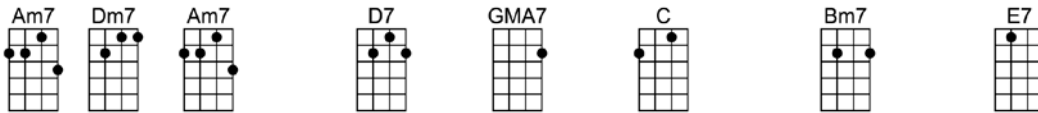

SING E

EASY TO LOVE_(BAR)

4/4 1...2...1234

Intro:

You'd be so easy to love, so easy to idolize, all others a-bove

So worth the yearning for,

so swell to keep every home fire burning for

We'd be so grand at the game, so carefree to-gether that it does seem a shame

That you can't see your future with me

'Cause you'd be oh, so easy to love.

EASY TO LOVE

Intro: Am7 D7 G Bm7b5 E7

Am7 Dm7 Am D7 GMA7 C Bm7 E7b9
You'd be so easy to love, so easy to idolize, all others a-bove

Am7 Cm6 GMA7 Bbdim
That you can't see your future with me

Am7 D7 G G6
'Cause you'd be oh, so easy to love.