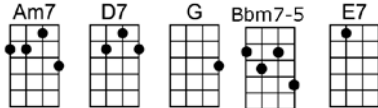

SING E

EASY TO LOVE_(BAR)

4/4 1...2...1234

Intro:

You'd be so easy to love, so easy to idolize, all others a-bove

So worth the yearning for,

so swell to keep every home fire burning for

We'd be so grand at the game, so carefree to-gether that it does seem a shame

That you can't see your future with me

'Cause you'd be oh, so easy to love.

EASY TO LOVE

Intro: Am7 D7 G Bm7b5 E7

Am7 Dm7 Am D7 GMA7 C Bm7 E7b9
You'd be so easy to love, so easy to idolize, all others a-bove

Am7 Cm6 GMA7 Bbdim
That you can't see your future with me

Am7 D7 G G6
'Cause you'd be oh, so easy to love.