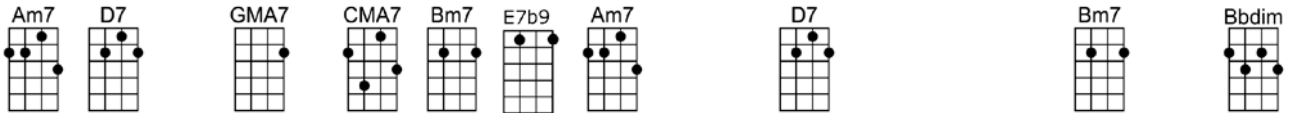

SING E

EASY TO LOVE_(BAR)

4/4 1...2...1234

Intro:

You'd be so easy to love, so easy to idolize, all others a-bove

So worth the yearning for,

so swell to keep every home fire burning for

We'd be so grand at the game, so carefree to-gether that it does seem a shame

That you can't see your future with me

'Cause you'd be oh, so easy to love.

EASY TO LOVE

Intro: Am7 D7 G Bm7b5 E7

Am7 Dm7 Am D7 GMA7 C Bm7 E7b9
You'd be so easy to love, so easy to idolize, all others a-bove

Am7 Cm6 GMA7 Bbdim
That you can't see your future with me

Am7 D7 G G6
'Cause you'd be oh, so easy to love.