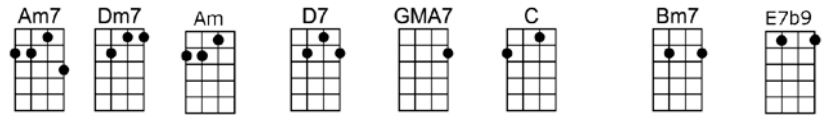

SING E

EASY TO LOVE_(BAR)

4/4 1...2...1234

Intro:

You'd be so easy to love, so easy to idolize, all others a-bove

So worth the yearning for,

so swell to keep every home fire burning for

We'd be so grand at the game, so carefree to-gether that it does seem a shame

That you can't see your future with me

'Cause you'd be oh, so easy to love.

EASY TO LOVE

Intro: Am7 D7 G Bm7b5 E7

Am7 Dm7 Am D7 GMA7 C Bm7 E7b9
You'd be so easy to love, so easy to idolize, all others a-bove

Am7 Cm6 GMA7 Bbdim
That you can't see your future with me

Am7 D7 G G6
'Cause you'd be oh, so easy to love.