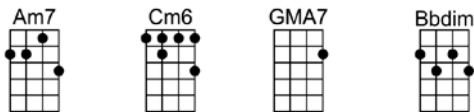

SING E

EASY TO LOVE_(BAR)

4/4 1...2...1234

Intro:

You'd be so easy to love, so easy to idolize, all others a-bove

So worth the yearning for,

so swell to keep every home fire burning for

We'd be so grand at the game, so carefree to-gether that it does seem a shame

That you can't see your future with me

'Cause you'd be oh, so easy to love.

EASY TO LOVE

Intro: Am7 D7 G Bm7b5 E7

Am7 Dm7 Am D7 GMA7 C Bm7 E7b9
You'd be so easy to love, so easy to idolize, all others a-bove

Am7 Cm6 GMA7 Bbdim
That you can't see your future with me

Am7 D7 G G6
'Cause you'd be oh, so easy to love.