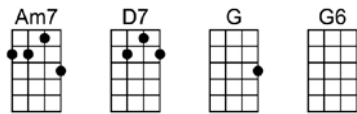

SING E

EASY TO LOVE_(BAR)

4/4 1...2...1234

Intro:

You'd be so easy to love, so easy to idolize, all others a-bove

So worth the yearning for,

so swell to keep every home fire burning for

We'd be so grand at the game, so carefree to-gether that it does seem a shame

That you can't see your future with me

'Cause you'd be oh, so easy to love.

EASY TO LOVE

Intro: Am7 D7 G Bm7b5 E7

Am7 Dm7 Am D7 GMA7 C Bm7 E7b9
You'd be so easy to love, so easy to idolize, all others a-bove

Am7 Cm6 GMA7 Bbdim
That you can't see your future with me

Am7 D7 G G6
'Cause you'd be oh, so easy to love.