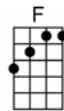

DOWN BY THE RIVERSIDE (BAR)

I'M GONNA LAY DOWN MY SWORD AND SHIELD DOWN BY THE RIVERSIDE,

DOWN BY THE RIVERSIDE, DOWN BY THE RIVERSIDE

I'M GONNA LAY DOWN MY SWORD AND SHIELD DOWN BY THE RIVERSIDE,

AND STUDY WAR NO MORE,

(CHORUS):

I AIN'T A-GONNA STUDY WAR NO MORE,

I AIN'T A-GONNA STUDY WAR NO MORE

I AIN'T A-GONNA STUDY WAR NO MORE

I AIN'T A-GONNA STUDY WAR NO MORE

I AIN'T A-GONNA STUDY WAR NO MORE

I AIN'T A-GONNA STUDY WAR NO MORE

SING E

DOWN BY THE RIVERSIDE

w. Patty Smith Hill

m. Mildred J. Hill

4/4 1...2...123

C

I'M GONNA LAY DOWN MY SWORD AND SHIELD DOWN BY THE RIVERSIDE,

G7