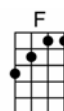

I AIN'T A-GONNA STUDY WAR NO MORE