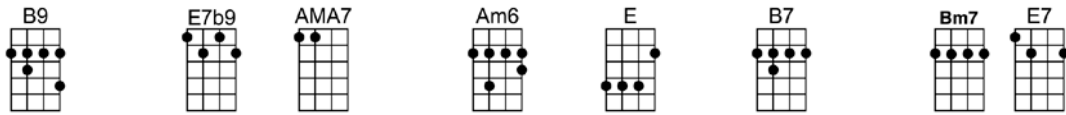

SING F#

DOWN AMONG THE SHELTERING PALMS

Verse:

Moonlight makes me lonely each night far from our rendez-vous

Wondering, darling, whether you might be wishing that I were with you

Down among the sheltering palms, oh, honey, wait for me, oh, honey, wait for me

Don't be forgettin' we've got a date out where the sun goes down about eight

How my love is burning, burning, burning,

How my heart is yearning, yearning, yearning

To be down among the sheltering palms, oh, honey, wait for me.

A F#7 B7 A#7 B7 F#7#5 B7 A#7 B7
Down among the sheltering palms, oh, honey, wait for me, oh, honey, wait for me

E7 A B9 E7
Don't be forgettin' we've got a date out where the sun goes down about eight

A7 D
How my love is burning, burning, burning,

F#7 B7 E7
How my heart is yearning, yearning, yearning

A F#7 B7 E7 C#m7b5F#7
To be down among the sheltering palms, oh, honey, wait for me.

B7 E7 A D7 A
Oh, honey, wait..... for..... me