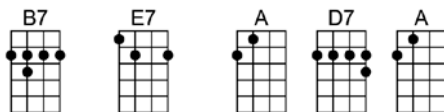

SING F#

DOWN AMONG THE SHELTERING PALMS

Verse:

Moonlight makes me lonely each night far from our rendez-vous

Wondering, darling, whether you might be wishing that I were with you

Down among the sheltering palms, oh, honey, wait for me, oh, honey, wait for me

Don't be forgettin' we've got a date out where the sun goes down about eight

How my love is burning, burning, burning,

How my heart is yearning, yearning, yearning

To be down among the sheltering palms, oh, honey, wait for me.

Oh, honey, wait..... for..... me

DOWN AMONG THE SHELTERING PALMS

Verse:

B9 E7b9 AMA7 Adim Bm7 E7 A A#dim
Moonlight makes me lonely each night far from our rendez-vous

B9 E7b9 AMA7 Am6 E B7 Bm7 E7
Wondering, darling, whether you might be wishing that I were with you

F#7 B7 E7
How my heart is yearning, yearning, yearning

A F#7 B7 E7 C#m7b5F#7
To be down among the sheltering palms, oh, honey, wait for me.

B7 E7 A D7 A
Oh, honey, wait..... for..... me