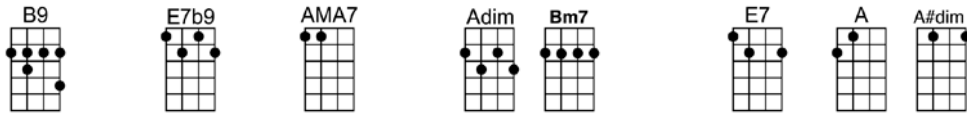

SING F#

DOWN AMONG THE SHELTERING PALMS

Verse:

Moonlight makes me lonely each night far from our rendez-vous

Wondering, darling, whether you might be wishing that I were with you

Down among the sheltering palms, oh, honey, wait for me, oh, honey, wait for me

Don't be forgettin' we've got a date out where the sun goes down about eight

How my love is burning, burning, burning,

How my heart is yearning, yearning, yearning

To be down among the sheltering palms, oh, honey, wait for me.

A F#7 B7 A#7 B7 F#7#5 B7 A#7 B7
Down among the sheltering palms, oh, honey, wait for me, oh, honey, wait for me

E7 A B9 E7
Don't be forgettin' we've got a date out where the sun goes down about eight

A7 D
How my love is burning, burning, burning,

F#7 B7 E7
How my heart is yearning, yearning, yearning

A F#7 B7 E7 C#m7b5F#7
To be down among the sheltering palms, oh, honey, wait for me.

B7 E7 A D7 A
Oh, honey, wait..... for..... me