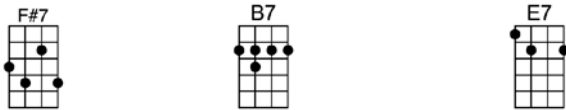

SING F#

DOWN AMONG THE SHELTERING PALMS

Verse:

Moonlight makes me lonely each night far from our rendez-vous

Wondering, darling, whether you might be wishing that I were with you

Down among the sheltering palms, oh, honey, wait for me, oh, honey, wait for me

Don't be forgettin' we've got a date out where the sun goes down about eight

How my love is burning, burning, burning,

How my heart is yearning, yearning, yearning

To be down among the sheltering palms, oh, honey, wait for me.

A F#7 B7 A#7 B7 F#7#5 B7 A#7 B7
Down among the sheltering palms, oh, honey, wait for me, oh, honey, wait for me

E7 A B9 E7
Don't be forgettin' we've got a date out where the sun goes down about eight

A7 D
How my love is burning, burning, burning,

F#7 B7 E7
How my heart is yearning, yearning, yearning

A F#7 B7 E7 C#m7b5F#7
To be down among the sheltering palms, oh, honey, wait for me.

B7 E7 A D7 A
Oh, honey, wait..... for..... me