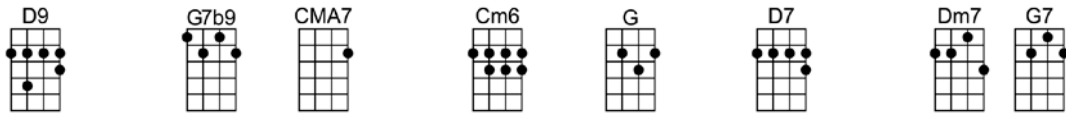

# DOWN AMONG THE SHELTERING PALMS

Verse:

Moonlight makes me lonely each night far from our rendez-vous

Wondering, darling, whether you might be wishing that I were with you

Down among the sheltering palms, oh, honey, wait for me, oh, honey, wait for me

Don't be forgettin' we've got a date out where the sun goes down about eight

How my love is burning, burning, burning,

How my heart is yearning, yearning, yearning

To be down among the sheltering palms, oh, honey, wait for me.

C A7 D7 C#7 D7 A7#5 D7 C#7 D7  
Down among the sheltering palms, oh, honey, wait for me, oh, honey, wait for me

G7 C D9 G7  
Don't be forgettin' we've got a date out where the sun goes down about eight

C7 F  
How my love is burning, burning, burning,

A7 D7 G7  
How my heart is yearning, yearning, yearning

C A7 D7 G7 Em7b5 A7  
To be down among the sheltering palms, oh, honey, wait for me.

D7 G7 C F7 C  
Oh, honey, wait..... for..... me