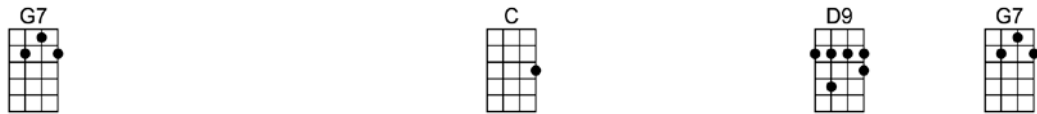

# DOWN AMONG THE SHELTERING PALMS

Verse:

Moonlight makes me lonely each night far from our rendez-vous

Wondering, darling, whether you might be wishing that I were with you

Down among the sheltering palms, oh, honey, wait for me, oh, honey, wait for me

Don't be forgettin' we've got a date out where the sun goes down about eight

How my love is burning, burning, burning,

How my heart is yearning, yearning, yearning

To be down among the sheltering palms, oh, honey, wait for me.

C A7 D7 C#7 D7 A7#5 D7 C#7 D7  
Down among the sheltering palms, oh, honey, wait for me, oh, honey, wait for me

G7 C D9 G7  
Don't be forgettin' we've got a date out where the sun goes down about eight

C7 F  
How my love is burning, burning, burning,

A7 D7 G7  
How my heart is yearning, yearning, yearning

C A7 D7 G7 Em7b5 A7  
To be down among the sheltering palms, oh, honey, wait for me.

D7 G7 C F7 C  
Oh, honey, wait..... for..... me