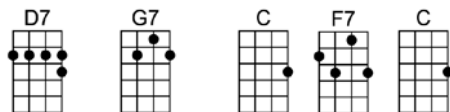

# DOWN AMONG THE SHELTERING PALMS

Verse:

Moonlight makes me lonely each night far from our rendez-vous

Wondering, darling, whether you might be wishing that I were with you

Down among the sheltering palms, oh, honey, wait for me, oh, honey, wait for me

Don't be forgettin' we've got a date out where the sun goes down about eight

How my love is burning, burning, burning,

How my heart is yearning, yearning, yearning

To be down among the sheltering palms, oh, honey, wait for me.

C A7 D7 C#7 D7 A7#5 D7 C#7 D7  
Down among the sheltering palms, oh, honey, wait for me, oh, honey, wait for me

G7 C D9 G7  
Don't be forgettin' we've got a date out where the sun goes down about eight

C7 F  
How my love is burning, burning, burning,

A7 D7 G7  
How my heart is yearning, yearning, yearning

C A7 D7 G7 Em7b5 A7  
To be down among the sheltering palms, oh, honey, wait for me.

D7 G7 C F7 C  
Oh, honey, wait..... for..... me