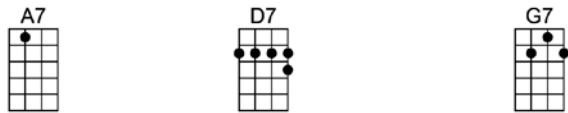

# DOWN AMONG THE SHELTERING PALMS

Verse:

Moonlight makes me lonely each night far from our rendez-vous

Wondering, darling, whether you might be wishing that I were with you

Down among the sheltering palms, oh, honey, wait for me, oh, honey, wait for me

Don't be forgettin' we've got a date out where the sun goes down about eight

How my love is burning, burning, burning,

How my heart is yearning, yearning, yearning

To be down among the sheltering palms, oh, honey, wait for me.

C A7 D7 C#7 D7 A7#5 D7 C#7 D7  
Down among the sheltering palms, oh, honey, wait for me, oh, honey, wait for me

G7 C D9 G7  
Don't be forgettin' we've got a date out where the sun goes down about eight

C7 F  
How my love is burning, burning, burning,

A7 D7 G7  
How my heart is yearning, yearning, yearning

C A7 D7 G7 Em7b5 A7  
To be down among the sheltering palms, oh, honey, wait for me.

D7 G7 C F7 C  
Oh, honey, wait..... for..... me