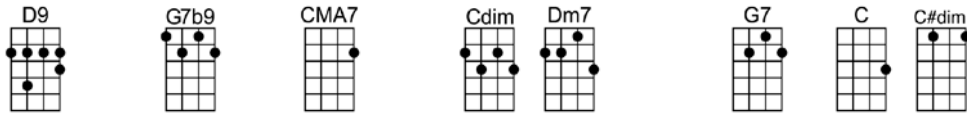

# DOWN AMONG THE SHELTERING PALMS

Verse:

Moonlight makes me lonely each night far from our rendez-vous

Wondering, darling, whether you might be wishing that I were with you

Down among the sheltering palms, oh, honey, wait for me, oh, honey, wait for me

Don't be forgettin' we've got a date out where the sun goes down about eight

How my love is burning, burning, burning,

How my heart is yearning, yearning, yearning

To be down among the sheltering palms, oh, honey, wait for me.

C A7 D7 C#7 D7 A7#5 D7 C#7 D7  
Down among the sheltering palms, oh, honey, wait for me, oh, honey, wait for me

G7 C D9 G7  
Don't be forgettin' we've got a date out where the sun goes down about eight

C7 F  
How my love is burning, burning, burning,

A7 D7 G7  
How my heart is yearning, yearning, yearning

C A7 D7 G7 Em7b5 A7  
To be down among the sheltering palms, oh, honey, wait for me.

D7 G7 C F7 C  
Oh, honey, wait..... for..... me