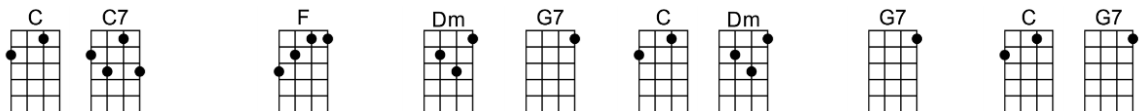

SING C

DON'T (BAR)-Jerry Leiber/Mike Stoller

4/4 1...2...1234

Don't, don't, that's what you say, each time that I hold you this way

When I feel like this and I want to kiss you, baby, don't say don't

Don't, don't leave my em-brace, for here in my arms is your place

When the night grows cold, and I want to hold you, baby, don't say don't

If you think that this is just a game I'm playing

If you think that I don't mean every word I'm saying

Don't, don't, don't feel that way. I'm your love, and yours I will stay

LOVING YOU - Jerry Leiber/Mike Stoller

C G7
 I will spend my whole life through, loving you, loving you.
 Gdim G7 C C7
 Winter, summer, spring-time, too, loving you, loving you.
 F Fm C E7 A7
 Makes no difference where I go or what I do.
 D7 G D7 G G7
 You know that I'll always be lov-ing you, just you and...
 C G7
 If I'm seen with someone new, don't be blue, don't you be blue.
 Gdim G7 C C7
 I'll be faithful I'll be true, always true, true to you.
 F Fm C E7 A7
 There is only one for me, and you know who.
 D7 G7 C
 You know that I'll always be loving you.