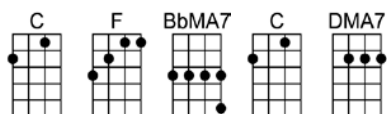

p.2. Does Anybody Really Know What Time It Is

And I was walking down the street one day,

Being pushed and shoved by people trying to beat the clock, oh ho, I just don't know, I don't know

And I said:

Does anybody really know what time it is? Does anybody really care?

If so, I can't imagine why! We've all got time enough to die.

I don't care about time, oh no.

Outro: