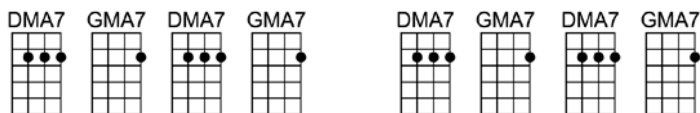

I don't care about time, oh no.