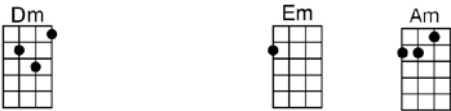

DEVOTED TO YOU_(BAR)

4/4 1...2...1234

Intro:

Darling, you can count on me till the sun dries up the sea

Until then I'll always be de-vot - ed to you.

I'll be yours through endless time, I'll adore your charms su-blime

Guess by now you know that I'm de-vot - ed to you

I'll never hurt you, I'll never lie,

I'll never be un-true,

I'll never give you reason to cry, I'd be unhappy if you were blue.

Through the years my love will grow, like a river it will flow

It can't die be-cause I'm so de-vot - ed to you.

It can't die be-cause I'm so de-vot - ed to you.

DEVOTED TO YOU

4/4 1...2...1234

Intro: F Em Dm C F G7 C

C G7 C G7 C
Darling, you can count on me till the sun dries up the sea

Dm Em Am
I'll never hurt you, I'll never lie,

Dm G7 C
I'll never be un-true,

Dm Em Am D7
I'll never give you reason to cry, I'd be unhappy if you were blue.

C G7 C G7 C
Through the years my love will grow, like a river it will flow