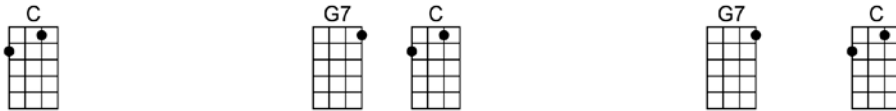

DEVOTED TO YOU_(BAR)

4/4 1...2...1234

Intro:

Darling, you can count on me till the sun dries up the sea

Until then I'll always be de-vot - ed to you.

I'll be yours through endless time, I'll adore your charms su-blime

Guess by now you know that I'm de-vot - ed to you

I'll never hurt you, I'll never lie,

I'll never be un-true,

I'll never give you reason to cry, I'd be unhappy if you were blue.

Through the years my love will grow, like a river it will flow

Dm Em Am
I'll never hurt you, I'll never lie,

Dm G7 C
I'll never be un-true,

Dm Em Am D7
I'll never give you reason to cry, I'd be unhappy if you were blue.

C G7 C G7 C
Through the years my love will grow, like a river it will flow