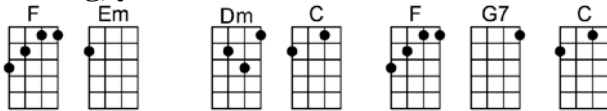

DEVOTED TO YOU_(BAR)

4/4 1...2...1234

Intro:

Darling, you can count on me till the sun dries up the sea

Until then I'll always be de-vot - ed to you.

I'll be yours through endless time, I'll adore your charms su-blime

Guess by now you know that I'm de-vot - ed to you

I'll never hurt you, I'll never lie,

I'll never be un-true,

I'll never give you reason to cry, I'd be unhappy if you were blue.

Through the years my love will grow, like a river it will flow

It can't die be-cause I'm so de-vot - ed to you.

It can't die be-cause I'm so de-vot - ed to you.

DEVOTED TO YOU

4/4 1...2...1234

Intro: F Em Dm C F G7 C

C G7 C G7 C
Darling, you can count on me till the sun dries up the sea

Dm Em Am
I'll never hurt you, I'll never lie,

Dm G7 C
I'll never be un-true,

Dm Em Am D7
I'll never give you reason to cry, I'd be unhappy if you were blue.

C G7 C G7 C
Through the years my love will grow, like a river it will flow