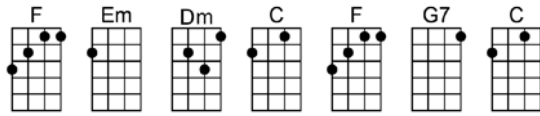

DEVOTED TO YOU_(BAR)

4/4 1...2...1234

Intro:

Darling, you can count on me till the sun dries up the sea

Until then I'll always be de-vot - ed to you.

I'll be yours through endless time, I'll adore your charms su-blime

Guess by now you know that I'm de-vot - ed to you

I'll never hurt you, I'll never lie,

I'll never be un-true,

I'll never give you reason to cry, I'd be unhappy if you were blue.

Through the years my love will grow, like a river it will flow

It can't die be-cause I'm so de-vot - ed to you.

It can't die be-cause I'm so de-vot - ed to you.

DEVOTED TO YOU

4/4 1...2...1234

Intro: F Em Dm C F G7 C

C G7 C G7 C
Darling, you can count on me till the sun dries up the sea

Dm Em Am
I'll never hurt you, I'll never lie,

Dm G7 C
I'll never be un-true,

Dm Em Am D7
I'll never give you reason to cry, I'd be unhappy if you were blue.

C G7 C G7 C
Through the years my love will grow, like a river it will flow