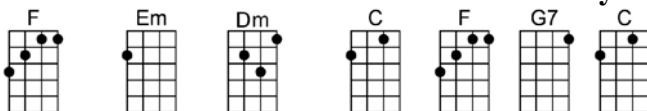

DEVOTED TO YOU_(BAR)

4/4 1...2...1234

Intro:

Darling, you can count on me till the sun dries up the sea

Until then I'll always be de-vot - ed to you.

I'll be yours through endless time, I'll adore your charms su-blime

Guess by now you know that I'm de-vot - ed to you

I'll never hurt you, I'll never lie,

I'll never be un-true,

I'll never give you reason to cry, I'd be unhappy if you were blue.

Through the years my love will grow, like a river it will flow

It can't die be-cause I'm so de-vot - ed to you.

It can't die be-cause I'm so de-vot - ed to you.

DEVOTED TO YOU

4/4 1...2...1234

Intro: F Em Dm C F G7 C

C G7 C G7 C
Darling, you can count on me till the sun dries up the sea

Dm Em Am
I'll never hurt you, I'll never lie,

Dm G7 C
I'll never be un-true,

Dm Em Am D7
I'll never give you reason to cry, I'd be unhappy if you were blue.

C G7 C G7 C
Through the years my love will grow, like a river it will flow