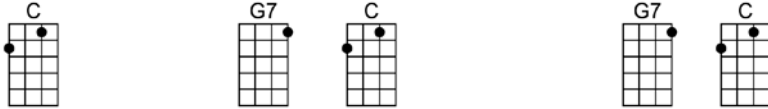

DEVOTED TO YOU_(BAR)

4/4 1...2...1234

Intro:

Darling, you can count on me till the sun dries up the sea

Until then I'll always be de-vot - ed to you.

I'll be yours through endless time, I'll adore your charms su-blime

Guess by now you know that I'm de-vot - ed to you

I'll never hurt you, I'll never lie,

I'll never be un-true,

I'll never give you reason to cry, I'd be unhappy if you were blue.

Through the years my love will grow, like a river it will flow

It can't die be-cause I'm so de-vot - ed to you.

It can't die be-cause I'm so de-vot - ed to you.

DEVOTED TO YOU

4/4 1...2...1234

Intro: F Em Dm C F G7 C

C G7 C G7 C
Darling, you can count on me till the sun dries up the sea

Dm Em Am
I'll never hurt you, I'll never lie,

Dm G7 C
I'll never be un-true,

Dm Em Am D7
I'll never give you reason to cry, I'd be unhappy if you were blue.

C G7 C G7 C
Through the years my love will grow, like a river it will flow