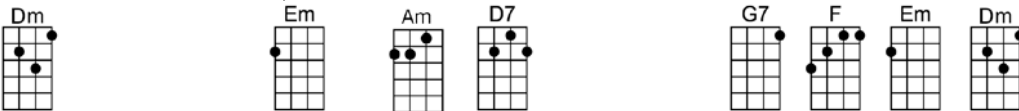

DEVOTED TO YOU_(BAR)

4/4 1...2...1234

Intro:

Darling, you can count on me till the sun dries up the sea

Until then I'll always be de-vot - ed to you.

I'll be yours through endless time, I'll adore your charms su-blime

Guess by now you know that I'm de-vot - ed to you

I'll never hurt you, I'll never lie,

I'll never be un-true,

I'll never give you reason to cry, I'd be unhappy if you were blue.

Through the years my love will grow, like a river it will flow

It can't die be-cause I'm so de-vot - ed to you.

It can't die be-cause I'm so de-vot - ed to you.

DEVOTED TO YOU

4/4 1...2...1234

Intro: F Em Dm C F G7 C

C G7 C G7 C
Darling, you can count on me till the sun dries up the sea

Dm Em Am
I'll never hurt you, I'll never lie,

Dm G7 C
I'll never be un-true,

Dm Em Am D7
I'll never give you reason to cry, I'd be unhappy if you were blue.

C G7 C G7 C
Through the years my love will grow, like a river it will flow