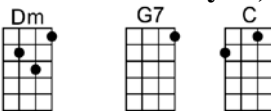

DEVOTED TO YOU_(BAR)

4/4 1...2...1234

Intro:

Darling, you can count on me till the sun dries up the sea

Until then I'll always be de-vot - ed to you.

I'll be yours through endless time, I'll adore your charms su-blime

Guess by now you know that I'm de-vot - ed to you

I'll never hurt you, I'll never lie,

I'll never be un-true,

I'll never give you reason to cry, I'd be unhappy if you were blue.

Through the years my love will grow, like a river it will flow

Dm Em Am
I'll never hurt you, I'll never lie,

Dm G7 C
I'll never be un-true,

Dm Em Am D7
I'll never give you reason to cry, I'd be unhappy if you were blue.

C G7 C G7 C
Through the years my love will grow, like a river it will flow