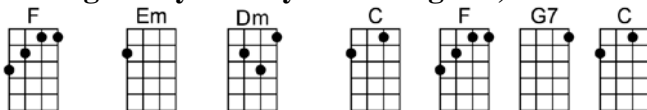

DEVOTED TO YOU_(BAR)

4/4 1...2...1234

Intro:

Darling, you can count on me till the sun dries up the sea

Until then I'll always be de-vot - ed to you.

I'll be yours through endless time, I'll adore your charms su-blime

Guess by now you know that I'm de-vot - ed to you

I'll never hurt you, I'll never lie,

I'll never be un-true,

I'll never give you reason to cry, I'd be unhappy if you were blue.

Through the years my love will grow, like a river it will flow

It can't die be-cause I'm so de-vot - ed to you.

It can't die be-cause I'm so de-vot - ed to you.

DEVOTED TO YOU

4/4 1...2...1234

Intro: F Em Dm C F G7 C

C G7 C G7 C
Darling, you can count on me till the sun dries up the sea

Dm Em Am
I'll never hurt you, I'll never lie,

Dm G7 C
I'll never be un-true,

Dm Em Am D7
I'll never give you reason to cry, I'd be unhappy if you were blue.

C G7 C G7 C
Through the years my love will grow, like a river it will flow