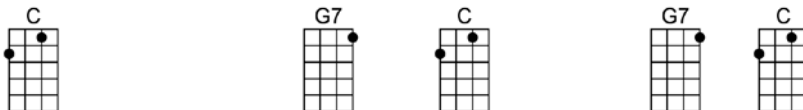

DEVOTED TO YOU_(BAR)

4/4 1...2...1234

Intro:

Darling, you can count on me till the sun dries up the sea

Until then I'll always be de-vot - ed to you.

I'll be yours through endless time, I'll adore your charms su-blime

Guess by now you know that I'm de-vot - ed to you

I'll never hurt you, I'll never lie,

I'll never be un-true,

I'll never give you reason to cry, I'd be unhappy if you were blue.

Through the years my love will grow, like a river it will flow

It can't die be-cause I'm so de-vot - ed to you.

It can't die be-cause I'm so de-vot - ed to you.

DEVOTED TO YOU

4/4 1...2...1234

Intro: F Em Dm C F G7 C

C G7 C G7 C
Darling, you can count on me till the sun dries up the sea

Dm Em Am
I'll never hurt you, I'll never lie,

Dm G7 C
I'll never be un-true,

Dm Em Am D7
I'll never give you reason to cry, I'd be unhappy if you were blue.

C G7 C G7 C
Through the years my love will grow, like a river it will flow