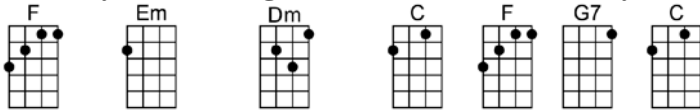

DEVOTED TO YOU_(BAR)

4/4 1...2...1234

Intro:

Darling, you can count on me till the sun dries up the sea

Until then I'll always be de-vot - ed to you.

I'll be yours through endless time, I'll adore your charms su-blime

Guess by now you know that I'm de-vot - ed to you

I'll never hurt you, I'll never lie,

I'll never be un-true,

I'll never give you reason to cry, I'd be unhappy if you were blue.

Through the years my love will grow, like a river it will flow

It can't die be-cause I'm so de-vot - ed to you.

It can't die be-cause I'm so de-vot - ed to you.

DEVOTED TO YOU

4/4 1...2...1234

Intro: F Em Dm C F G7 C

C G7 C G7 C
Darling, you can count on me till the sun dries up the sea

Dm Em Am
I'll never hurt you, I'll never lie,

Dm G7 C
I'll never be un-true,

Dm Em Am D7
I'll never give you reason to cry, I'd be unhappy if you were blue.

C G7 C G7 C
Through the years my love will grow, like a river it will flow