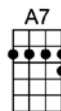

2. I want to tell you just how much I love you

Come with me to the Sea of Love

Devil or angel, please say you'll be mine.

Love me or leave me, I've made up my mind.

Devil or angel, dear, whichever you are, I love you, I love you, I love you.

DEVIL OR ANGEL-Blanche Carter

4/4 1...2...1234

Intro: | D B7 | Em A7 | D G | D A7 |

D Bm7 Em7 A7
Devil or angel, I can't make up my mind.

D Bm7 Em7 A7
Which one you are, I'd like to wake up and find.

D B7 Em A7
Devil or angel, dear, whichever you are,

D **E7** **D** **G** **D** **A7**
1. I want to tell you just how much I love you (2nd verse)

D **E7** **D** **G** **D**
2. I want to tell you just how much I love you

A **G** **A** **G** **F#7** **A7**
Come with me to the Sea of Love