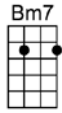

p.2. Devil Or Angel/Sea of Love

Devil or angel, please say you'll be mine.