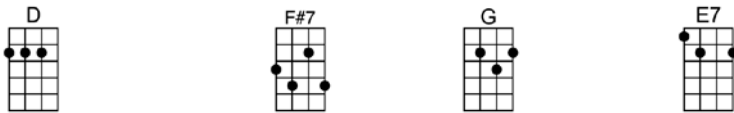

SEA OF LOVE-Phil Phillips/George Khoury

**Do you remember when we met, that's the day I knew you were my pet
Come with me, oh my love, to the sea, the sea of love**