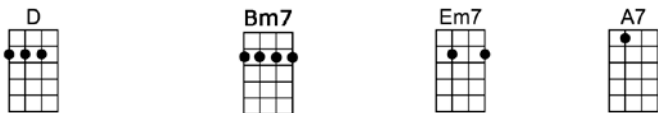

1. I want to tell you just how much I love you (2nd verse)

2. I want to tell you just how much I love you

Come with me to the Sea of Love

Devil or angel, please say you'll be mine.

Love me or leave me, I've made up my mind.

Devil or angel, dear, whichever you are, I love you, I love you, I love you.

DEVIL OR ANGEL-Blanche Carter

4/4 1...2...1234

Intro: | D B7 | Em A7 | D G | D A7 |

D Bm7 Em7 A7
Devil or angel, I can't make up my mind.

D **E7** **D** **G** **D**
2. I want to tell you just how much I love you

A **G** **A** **G** **F#7** **A7**
Come with me to the Sea of Love

D **Bm7** **Em7** **A7**
Devil or angel, please say you'll be mine.