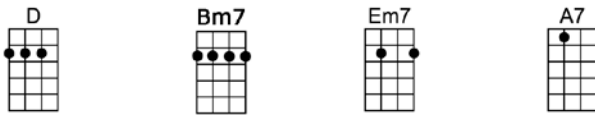

p.2. Devil Or Angel/Sea of Love

Devil or angel, please say you'll be mine.