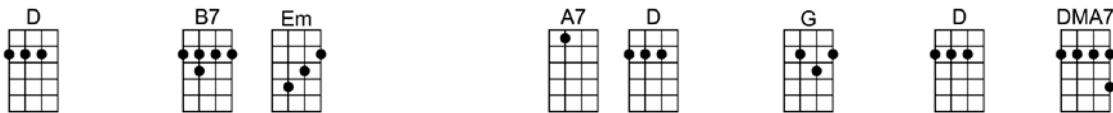

1. I want to tell you just how much I love you (2nd verse)

2. I want to tell you just how much I love you

Come with me to the Sea of Love

Devil or angel, please say you'll be mine.

Love me or leave me, I've made up my mind.

Devil or angel, dear, whichever you are, I love you, I love you, I love you.

DEVIL OR ANGEL-Blanche Carter

4/4 1...2...1234

Intro: | D B7 | Em A7 | D G | D A7 |

D Bm7 Em7 A7
Devil or angel, I can't make up my mind.

D **E7** **D** **G** **D**
2. I want to tell you just how much I love you

A **G** **A** **G** **F#7** **A7**
Come with me to the Sea of Love

D **Bm7** **Em7** **A7**
Devil or angel, please say you'll be mine.

D **Bm7** **Em7** **A7**
Love me or leave me, I've made up my mind.

D **B7** **Em** **A7**
Devil or angel, dear, whichever you are,

D **G** **D** **DMA7**
I love you, I love you, I love you.