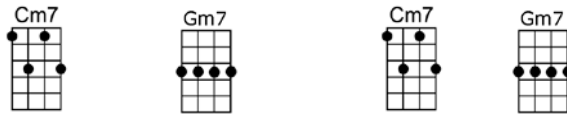

But you're never home any-more.

So back to my room and there in the gloom,

I cry tears of good-bye.

p.2. A Day In the Life of a Fool

'Til you come back to me, that's the way it will be,

Every day in the life of a fool.

Instrumental-Repeat 1st verse

CODA:

'Til you come back to me, that's the way it will be,

Every day in the life of a fool.

A DAY IN THE LIFE OF A FOOL

4/4 1...2...1234

Intro: Cm7 Gm7 Cm7 Gm7 Cm7 Dm7 Gm7 D7

Gm Am7b5 D7 Gm Am7b5 D7
 A day in the life of a fool.

Cm7 Dm7 Gm7 D7
 Every day in the life of a fool. **Instrumental-Repeat 1st verse**

CODA:

Cm7 Gm7 Cm7 Gm7
 'Til you come back to me, that's the way it will be,

Cm7 Dm7 Gm7 Cm7 Gm7 Cm7 Gm7 Cm7 Gm6
 Every day in the life of a fool.