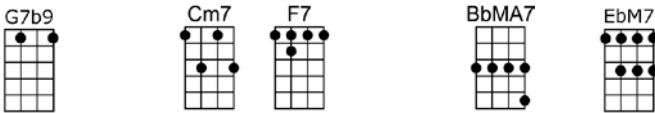

A DAY IN THE LIFE OF A FOOL_(BAR)

4/4 1...2...1234

Intro:

A day in the life of a fool.

A sad and a long lonely day.

I walk the avenue, hoping I'll run into

The welcome sight of you coming my way.

I stop just a-cross from your door

Cm7 Dm7 Gm7 D7
 Every day in the life of a fool. **Instrumental-Repeat 1st verse**

CODA:

Cm7 Gm7 Cm7 Gm7
 'Til you come back to me, that's the way it will be,

Cm7 Dm7 Gm7 Cm7 Gm7 Cm7 Gm7 Cm7 Gm6
 Every day in the life of a fool.