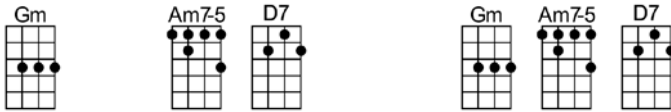

A DAY IN THE LIFE OF A FOOL_(BAR)

4/4 1...2...1234

Intro:

A day in the life of a fool.

A sad and a long lonely day.

I walk the avenue, hoping I'll run into

The welcome sight of you coming my way.

I stop just a-cross from your door

But you're never home any-more.

So back to my room and there in the gloom,

I cry tears of good-bye.

p.2. A Day In the Life of a Fool

'Til you come back to me, that's the way it will be,

Every day in the life of a fool.

Instrumental-Repeat 1st verse

CODA:

'Til you come back to me, that's the way it will be,

Every day in the life of a fool.

A DAY IN THE LIFE OF A FOOL

4/4 1...2...1234

Intro: Cm7 Gm7 Cm7 Gm7 Cm7 Dm7 Gm7 D7

Gm Am7b5 D7 Gm Am7b5 D7
 A day in the life of a fool.

Cm7 Dm7 Gm7 D7
 Every day in the life of a fool. **Instrumental-Repeat 1st verse**

CODA:

Cm7 Gm7 Cm7 Gm7
 'Til you come back to me, that's the way it will be,

Cm7 Dm7 Gm7 Cm7 Gm7 Cm7 Gm7 Cm7 Gm6
 Every day in the life of a fool.