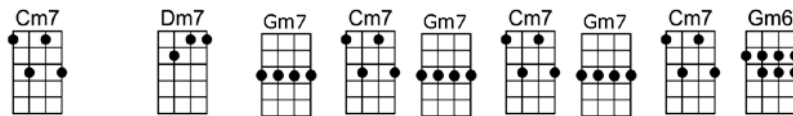

A DAY IN THE LIFE OF A FOOL_(BAR)

4/4 1...2...1234

Intro:

A day in the life of a fool.

A sad and a long lonely day.

I walk the avenue, hoping I'll run into

The welcome sight of you coming my way.

I stop just a-cross from your door

But you're never home any-more.

So back to my room and there in the gloom,

I cry tears of good-bye.

p.2. A Day In the Life of a Fool

'Til you come back to me, that's the way it will be,

Every day in the life of a fool.

Instrumental-Repeat 1st verse

CODA:

'Til you come back to me, that's the way it will be,

Every day in the life of a fool.

A DAY IN THE LIFE OF A FOOL

4/4 1...2...1234

Intro: Cm7 Gm7 Cm7 Gm7 Cm7 Dm7 Gm7 D7

Gm Am7b5 D7 Gm Am7b5 D7
 A day in the life of a fool.

Cm7 Dm7 Gm7 D7
 Every day in the life of a fool. **Instrumental-Repeat 1st verse**

CODA:

Cm7 Gm7 Cm7 Gm7
 'Til you come back to me, that's the way it will be,

Cm7 Dm7 Gm7 Cm7 Gm7 Cm7 Gm7 Cm7 Gm6
 Every day in the life of a fool.