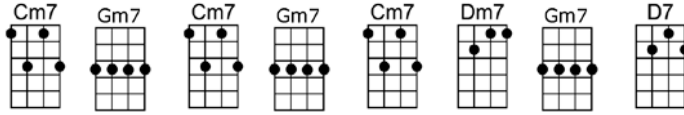

A DAY IN THE LIFE OF A FOOL_(BAR)

4/4 1...2...1234

Intro:

A day in the life of a fool.

A sad and a long lonely day.

I walk the avenue, hoping I'll run into

The welcome sight of you coming my way.

I stop just a-cross from your door

But you're never home any-more.

So back to my room and there in the gloom,

I cry tears of good-bye.

p.2. A Day In the Life of a Fool

'Til you come back to me, that's the way it will be,

Every day in the life of a fool.

Instrumental-Repeat 1st verse

CODA:

'Til you come back to me, that's the way it will be,

Every day in the life of a fool.

A DAY IN THE LIFE OF A FOOL

4/4 1...2...1234

Intro: Cm7 Gm7 Cm7 Gm7 Cm7 Dm7 Gm7 D7

Gm Am7b5 D7 Gm Am7b5 D7
 A day in the life of a fool.

Cm7 Dm7 Gm7 D7
 Every day in the life of a fool. **Instrumental-Repeat 1st verse**

CODA:

Cm7 Gm7 Cm7 Gm7
 'Til you come back to me, that's the way it will be,

Cm7 Dm7 Gm7 Cm7 Gm7 Cm7 Gm7 Cm7 Gm6
 Every day in the life of a fool.