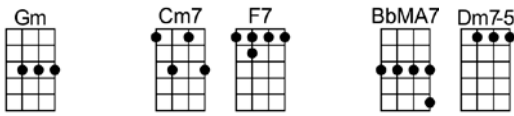

A DAY IN THE LIFE OF A FOOL_(BAR)

4/4 1...2...1234

Intro:

A day in the life of a fool.

A sad and a long lonely day.

I walk the avenue, hoping I'll run into

The welcome sight of you coming my way.

I stop just a-cross from your door

But you're never home any-more.

So back to my room and there in the gloom,

I cry tears of good-bye.

p.2. A Day In the Life of a Fool

'Til you come back to me, that's the way it will be,

Every day in the life of a fool.

Instrumental-Repeat 1st verse

CODA:

'Til you come back to me, that's the way it will be,

Every day in the life of a fool.

A DAY IN THE LIFE OF A FOOL

4/4 1...2...1234

Intro: Cm7 Gm7 Cm7 Gm7 Cm7 Dm7 Gm7 D7

Gm Am7b5 D7 Gm Am7b5 D7
 A day in the life of a fool.

Cm7 Dm7 Gm7 D7
 Every day in the life of a fool. **Instrumental-Repeat 1st verse**

CODA:

Cm7 Gm7 Cm7 Gm7
 'Til you come back to me, that's the way it will be,

Cm7 Dm7 Gm7 Cm7 Gm7 Cm7 Gm7 Cm7 Gm6
 Every day in the life of a fool.