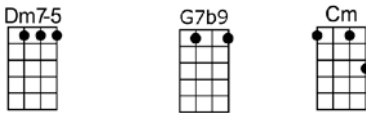

A DAY IN THE LIFE OF A FOOL_(BAR)

4/4 1...2...1234

Intro:

A day in the life of a fool.

A sad and a long lonely day.

I walk the avenue, hoping I'll run into

The welcome sight of you coming my way.

I stop just a-cross from your door

But you're never home any-more.

So back to my room and there in the gloom,

I cry tears of good-bye.

p.2. A Day In the Life of a Fool

'Til you come back to me, that's the way it will be,

Every day in the life of a fool.

Cm7 Dm7 Gm7 D7
 Every day in the life of a fool. **Instrumental-Repeat 1st verse**

CODA:

Cm7 Gm7 Cm7 Gm7
 'Til you come back to me, that's the way it will be,

Cm7 Dm7 Gm7 Cm7 Gm7 Cm7 Gm7 Cm7 Gm6
 Every day in the life of a fool.