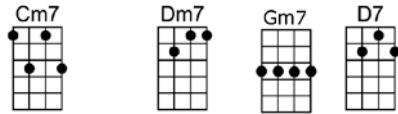

A DAY IN THE LIFE OF A FOOL_(BAR)

4/4 1...2...1234

Intro:

A day in the life of a fool.

A sad and a long lonely day.

I walk the avenue, hoping I'll run into

The welcome sight of you coming my way.

I stop just a-cross from your door

But you're never home any-more.

So back to my room and there in the gloom,

I cry tears of good-bye.

p.2. A Day In the Life of a Fool

'Til you come back to me, that's the way it will be,

Every day in the life of a fool.

Instrumental-Repeat 1st verse

CODA:

'Til you come back to me, that's the way it will be,

Every day in the life of a fool.

A DAY IN THE LIFE OF A FOOL

4/4 1...2...1234

Intro: Cm7 Gm7 Cm7 Gm7 Cm7 Dm7 Gm7 D7

Gm Am7b5 D7 Gm Am7b5 D7
 A day in the life of a fool.

Cm7 Dm7 Gm7 D7
 Every day in the life of a fool. **Instrumental-Repeat 1st verse**

CODA:

Cm7 Gm7 Cm7 Gm7
 'Til you come back to me, that's the way it will be,

Cm7 Dm7 Gm7 Cm7 Gm7 Cm7 Gm7 Cm7 Gm6
 Every day in the life of a fool.