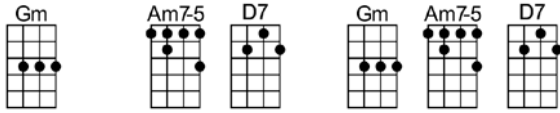

A DAY IN THE LIFE OF A FOOL_(BAR)

4/4 1...2...1234

Intro:

A day in the life of a fool.

A sad and a long lonely day.

I walk the avenue, hoping I'll run into

The welcome sight of you coming my way.

I stop just a-cross from your door

But you're never home any-more.

So back to my room and there in the gloom,

I cry tears of good-bye.

p.2. A Day In the Life of a Fool

'Til you come back to me, that's the way it will be,

Every day in the life of a fool.

Instrumental-Repeat 1st verse

CODA:

'Til you come back to me, that's the way it will be,

Every day in the life of a fool.

A DAY IN THE LIFE OF A FOOL

4/4 1...2...1234

Intro: Cm7 Gm7 Cm7 Gm7 Cm7 Dm7 Gm7 D7

Gm Am7b5 D7 Gm Am7b5 D7
 A day in the life of a fool.

Cm7 Dm7 Gm7 D7
 Every day in the life of a fool. **Instrumental-Repeat 1st verse**

CODA:

Cm7 Gm7 Cm7 Gm7
 'Til you come back to me, that's the way it will be,

Cm7 Dm7 Gm7 Cm7 Gm7 Cm7 Gm7 Cm7 Gm6
 Every day in the life of a fool.