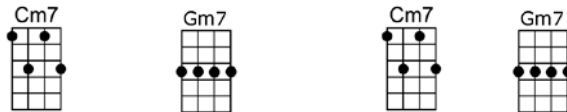

But you're never home any-more.

So back to my room and there in the gloom,

I cry tears of good-bye.

p.2. A Day In the Life of a Fool

'Til you come back to me, that's the way it will be,

Every day in the life of a fool.

Instrumental-Repeat 1st verse

CODA:

'Til you come back to me, that's the way it will be,

Every day in the life of a fool.

A DAY IN THE LIFE OF A FOOL

4/4 1...2...1234

Intro: Cm7 Gm7 Cm7 Gm7 Cm7 Dm7 Gm7 D7

Gm Am7b5 D7 Gm Am7b5 D7
 A day in the life of a fool.

Cm7 Dm7 Gm7 D7
 Every day in the life of a fool. **Instrumental-Repeat 1st verse**

CODA:

Cm7 Gm7 Cm7 Gm7
 'Til you come back to me, that's the way it will be,

Cm7 Dm7 Gm7 Cm7 Gm7 Cm7 Gm7 Cm7 Gm6
 Every day in the life of a fool.