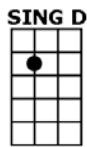

But you're never home any-more.

So back to my room and there in the gloom,

I cry tears of good-bye.

p.2. A Day In the Life of a Fool

'Til you come back to me, that's the way it will be,

Every day in the life of a fool.

Instrumental-Repeat 1st verse

CODA:

'Til you come back to me, that's the way it will be,

Every day in the life of a fool.

A DAY IN THE LIFE OF A FOOL

4/4 1...2...1234

Intro: Cm7 Gm7 Cm7 Gm7 Cm7 Dm7 Gm7 D7

Gm Am7b5 D7 Gm Am7b5 D7
 A day in the life of a fool.