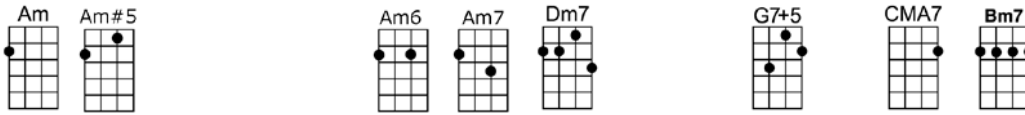

SING B

CRY ME A RIVER

4/4 1...2...1234

INTRO:     (x2)

Now you say you're lonely, you cry the long night thru;

Well, you can cry me a river, cry me a river, I cried a river over you.

Now you say you're sorry for bein' so un-true

Well, you can cry me a river, cry me a river, I cried a river over you.

CHORUS:

You drove me, nearly drove me out of my head

While you never shed a tear

Remember? I remember all that you said;

Told me love was too plebian, told me you were through with me an'

p.2 Cry Me a River

Now you say you love me, well just to prove you do

Come on an' cry me a river, cry me a river,

1. I cried a river over you. (repeat chorus to end)

2. I cried a river over you.

CRY ME A RIVER