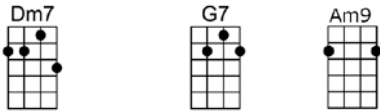

SING B

CRY ME A RIVER

4/4 1...2...1234

INTRO:     (x2)

Now you say you're lonely, you cry the long night thru;

Well, you can cry me a river, cry me a river, I cried a river over you.

Now you say you're sorry for bein' so un-true

Well, you can cry me a river, cry me a river, I cried a river over you.

CHORUS:

You drove me, nearly drove me out of my head

While you never shed a tear

Remember? I remember all that you said;

Told me love was too plebian, told me you were through with me an'

p.2 Cry Me a River

Now you say you love me, well just to prove you do

Come on an' cry me a river, cry me a river,

1. I cried a river over you. (repeat chorus to end)

2. I cried a river over you.

CRY ME A RIVER

4/4 1...2...1234

INTRO: Am Am#5 Am6 Am7 (x2)

Am Am#5 Am6 Am7 Dm7 G7#5 CMA7 Bm7
Now you say you're lonely, you cry the long night thru;

E7 Em7 A7#5 D9 Dm7 G7 CMA7 E7#9
Well, you can cry me a river, cry me a river, I cried a river over you.