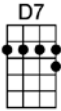

I can tell by the way you hold me, darlin', that it won't be long before it's cryin' time