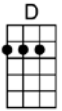

I can tell by the way you hold me, darlin', that it won't be long before it's cryin' time