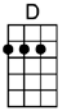

# CRYIN' TIME - Buck Owens

4/4

Oh, it's cryin' time again, you're gonna leave me, I can see that far away look in your eyes.

I can tell by the way you hold me, darlin', that it won't be long before it's cryin' time

Now they say that absence makes the heart grow fonder, and that tears are only rain to make love grow,

Well, my love for you could never grow no stronger, if I live to be a hundred years old.

Oh, it's cryin' time again, you're gonna leave me, I can see that far away look in your eyes.

**D** **A7** **D**  
Oh, it's cryin' time again, you're gonna leave me, I can see that far away look in your eye.

**D7** **G** **D** **A7** **D**  
I can tell by the way you hold me, darlin', that it won't be long be-fore it's cryin' time