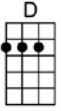

# CRYIN' TIME - Buck Owens

4/4

Oh, it's cryin' time again, you're gonna leave me, I can see that far away look in your eyes.

I can tell by the way you hold me, darlin', that it won't be long before it's cryin' time

Now they say that absence makes the heart grow fonder, and that tears are only rain to make love grow,

Well, my love for you could never grow no stronger, if I live to be a hundred years old.

Oh, it's cryin' time again, you're gonna leave me, I can see that far away look in your eyes.

**D** **A7** **D**  
Oh, it's cryin' time again, you're gonna leave me, I can see that far away look in your eye.

**D7** **G** **D** **A7** **D**  
I can tell by the way you hold me, darlin', that it won't be long be-fore it's cryin' time