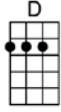

SING D

CRYIN' TIME - Buck Owens

4/4

Oh, it's cryin' time again, you're gonna leave me, I can see that far away look in your eyes.

I can tell by the way you hold me, darlin', that it won't be long before it's cryin' time

Now they say that absence makes the heart grow fonder, and that tears are only rain to make love grow,

Well, my love for you could never grow no stronger, if I live to be a hundred years old.

Oh, it's cryin' time again, you're gonna leave me, I can see that far away look in your eyes.

I can tell by the way you hold me, darlin', that it won't be long before it's cryin' time

Instrumental:

Now you say that you found someone you love better, that's the way it's happened every time before

And as sure as the sun comes up to-morrow, cryin' time will start when you walk out the door.

Oh, it's cryin' time again, you're gonna leave me, I can see that far away look in your eyes.

I can tell by the way you hold me, darlin', that it won't be long before it's cryin' time

I can tell by the way you hold me, darlin', that it won't be long before it's cryin' time