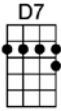

# CRYIN' TIME - Buck Owens

4/4

Oh, it's cryin' time again, you're gonna leave me, I can see that far away look in your eyes.

I can tell by the way you hold me, darlin', that it won't be long before it's cryin' time

**D** **A7** **D**  
Oh, it's cryin' time again, you're gonna leave me, I can see that far away look in your eye.

**D7** **G** **D** **A7** **D**  
I can tell by the way you hold me, darlin', that it won't be long be-fore it's cryin' time

**D7** **G** **D** **A7** **G** **D**  
I can tell by the way you hold me, darlin', that it won't be long be-fore it's cryin' time