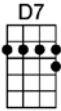

And as sure as the sun comes up to-morrow, cryin' time will start when you walk out the door.