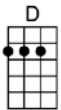

Instrumental:

Now you say that you found someone you love better, that's the way it's happened every time before