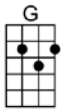

# CRYIN' TIME - Buck Owens

4/4

Oh, it's cryin' time again, you're gonna leave me, I can see that far away look in your eyes.

I can tell by the way you hold me, darlin', that it won't be long before it's cryin' time

**D** **A7** **D**  
Now they say that absence makes the heart grow fonder, and the tears are only rain to make love grow,

**D7** **G** **D** **A7** **D**  
Well, my love for you could never grow no stronger, if I live to be a hundred years old.

**D** **A7** **D**  
Oh, it's cryin' time again, you're gonna leave me, I can see that far away look in your eye.

**D7** **G** **D** **A7** **D**  
I can tell by the way you hold me, darlin', that it won't be long be-fore it's cryin' time