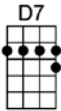

I can tell by the way you hold me, darlin', that it won't be long before it's cryin' time