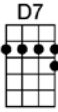

# CRYIN' TIME - Buck Owens

4/4

Oh, it's cryin' time again, you're gonna leave me, I can see that far away look in your eyes.

I can tell by the way you hold me, darlin', that it won't be long before it's cryin' time

Now they say that absence makes the heart grow fonder, and that tears are only rain to make love grow,

Well, my love for you could never grow no stronger, if I live to be a hundred years old.

Oh, it's cryin' time again, you're gonna leave me, I can see that far away look in your eyes.

**D** **A7** **D**  
Oh, it's cryin' time again, you're gonna leave me, I can see that far away look in your eye.

**D7** **G** **D** **A7** **D**  
I can tell by the way you hold me, darlin', that it won't be long be-fore it's cryin' time