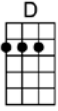

# CRYIN' TIME - Buck Owens

4/4

Oh, it's cryin' time again, you're gonna leave me, I can see that far away look in your eyes.

I can tell by the way you hold me, darlin', that it won't be long before it's cryin' time

**D** **A7** **D**  
Oh, it's cryin' time again, you're gonna leave me, I can see that far away look in your eye.

**D7** **G** **D** **A7** **D**  
I can tell by the way you hold me, darlin', that it won't be long be-fore it's cryin' time