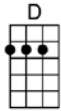

And as sure as the sun comes up to-morrow, cryin' time will start when you walk out the door.