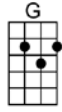

SING D

CRYIN' TIME - Buck Owens

4/4

Oh, it's cryin' time again, you're gonna leave me, I can see that far away look in your eyes.

I can tell by the way you hold me, darlin', that it won't be long before it's cryin' time

Now they say that absence makes the heart grow fonder, and that tears are only rain to make love grow,

Well, my love for you could never grow no stronger, if I live to be a hundred years old.

Oh, it's cryin' time again, you're gonna leave me, I can see that far away look in your eyes.

I can tell by the way you hold me, darlin', that it won't be long before it's cryin' time

Instrumental:

Now you say that you found someone you love better, that's the way it's happened every time before

And as sure as the sun comes up to-morrow, cryin' time will start when you walk out the door.

Oh, it's cryin' time again, you're gonna leave me, I can see that far away look in your eyes.

I can tell by the way you hold me, darlin', that it won't be long before it's cryin' time

I can tell by the way you hold me, darlin', that it won't be long before it's cryin' time