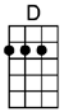

# CRYIN' TIME - Buck Owens

4/4

Oh, it's cryin' time again, you're gonna leave me, I can see that far away look in your eyes.

I can tell by the way you hold me, darlin', that it won't be long before it's cryin' time

**D** **A7** **D**  
Now they say that absence makes the heart grow fonder, and the tears are only rain to make love grow,

**D7** **G** **D** **A7** **D**  
Well, my love for you could never grow no stronger, if I live to be a hundred years old.

**D** **A7** **D**  
Oh, it's cryin' time again, you're gonna leave me, I can see that far away look in your eye.

**D7** **G** **D** **A7** **D**  
I can tell by the way you hold me, darlin', that it won't be long be-fore it's cryin' time