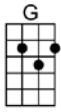

# CRYIN' TIME - Buck Owens

4/4

Oh, it's cryin' time again, you're gonna leave me, I can see that far away look in your eyes.

I can tell by the way you hold me, darlin', that it won't be long before it's cryin' time

Now they say that absence makes the heart grow fonder, and that tears are only rain to make love grow,

Well, my love for you could never grow no stronger, if I live to be a hundred years old.

Oh, it's cryin' time again, you're gonna leave me, I can see that far away look in your eyes.

**D** **A7** **D**  
Oh, it's cryin' time again, you're gonna leave me, I can see that far away look in your eye.

**D7** **G** **D** **A7** **D**  
I can tell by the way you hold me, darlin', that it won't be long be-fore it's cryin' time