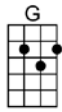

# CRYIN' TIME - Buck Owens

4/4

Oh, it's cryin' time again, you're gonna leave me, I can see that far away look in your eyes.

I can tell by the way you hold me, darlin', that it won't be long before it's cryin' time

Now they say that absence makes the heart grow fonder, and that tears are only rain to make love grow,

Well, my love for you could never grow no stronger, if I live to be a hundred years old.

Oh, it's cryin' time again, you're gonna leave me, I can see that far away look in your eyes.

**D** **A7** **D**  
Oh, it's cryin' time again, you're gonna leave me, I can see that far away look in your eye.

**D7** **G** **D** **A7** **D**  
I can tell by the way you hold me, darlin', that it won't be long be-fore it's cryin' time