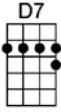

# CRYIN' TIME - Buck Owens

4/4

Oh, it's cryin' time again, you're gonna leave me, I can see that far away look in your eyes.

I can tell by the way you hold me, darlin', that it won't be long before it's cryin' time

Now they say that absence makes the heart grow fonder, and that tears are only rain to make love grow,

Well, my love for you could never grow no stronger, if I live to be a hundred years old.

Oh, it's cryin' time again, you're gonna leave me, I can see that far away look in your eyes.

**D** **A7** **D**  
Oh, it's cryin' time again, you're gonna leave me, I can see that far away look in your eye.

**D7** **G** **D** **A7** **D**  
I can tell by the way you hold me, darlin', that it won't be long be-fore it's cryin' time