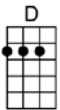

Instrumental:

Now you say that you found someone you love better, that's the way it's happened every time before