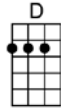

I can tell by the way you hold me, darlin', that it won't be long before it's cryin' time