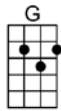

And as sure as the sun comes up to-morrow, cryin' time will start when you walk out the door.