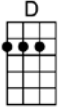

SING D

CRYIN' TIME - Buck Owens

4/4

Oh, it's cryin' time again, you're gonna leave me, I can see that far away look in your eyes.

I can tell by the way you hold me, darlin', that it won't be long before it's cryin' time

Now they say that absence makes the heart grow fonder, and that tears are only rain to make love grow,

Well, my love for you could never grow no stronger, if I live to be a hundred years old.

Oh, it's cryin' time again, you're gonna leave me, I can see that far away look in your eyes.

I can tell by the way you hold me, darlin', that it won't be long before it's cryin' time

Instrumental:

Now you say that you found someone you love better, that's the way it's happened every time before

And as sure as the sun comes up to-morrow, cryin' time will start when you walk out the door.

Oh, it's cryin' time again, you're gonna leave me, I can see that far away look in your eyes.

I can tell by the way you hold me, darlin', that it won't be long before it's cryin' time

I can tell by the way you hold me, darlin', that it won't be long before it's cryin' time