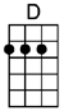

# CRYIN' TIME - Buck Owens

4/4

Oh, it's cryin' time again, you're gonna leave me, I can see that far away look in your eyes.

I can tell by the way you hold me, darlin', that it won't be long before it's cryin' time

Now they say that absence makes the heart grow fonder, and that tears are only rain to make love grow,

Well, my love for you could never grow no stronger, if I live to be a hundred years old.

Oh, it's cryin' time again, you're gonna leave me, I can see that far away look in your eyes.

**D** **A7** **D**  
Oh, it's cryin' time again, you're gonna leave me, I can see that far away look in your eye.

**D7** **G** **D** **A7** **D**  
I can tell by the way you hold me, darlin', that it won't be long be-fore it's cryin' time