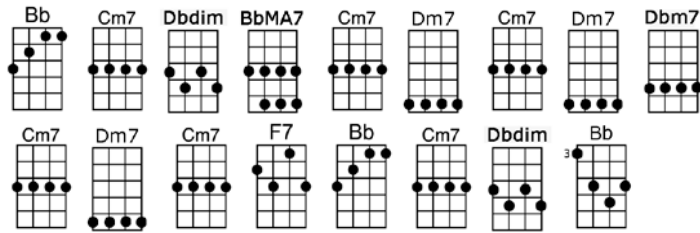

| | | | | | | | |

Breakin' hearts you are rulin', Little Co-quette,

| | | | | | | |

True hearts tenderly dreaming of you.

| | | | |

Someday you'll fall in love like I fell in love with you.

| | | | |

Maybe someone you love will just be fool - in'

| | | | | | | | |

And when you're all a-lone with only re-grets,

| | | | | |

You'll know, Little Co-quette, I love you.

p.2. Coquette

Interlude:

Someday you'll fall in love like I fell in love with you.

Maybe someone you love will just be fool - in'

And when you're all a-lone with only re-grets,

You'll know, Little Co-quette, I love you.

You'll know, Little Co-quette, I love you.

**COQUETTE**-Johnny Green/Carmen Lombardo/Gus Kahn  
4/4 1...2...1234

**Intro: | A Bm7 | Cdim AMA7 | Bm7 C#m7 | Bm7 E7 E7#5 |**

**A Bm7 Cdim AMA7 Bm7 C#m7 Bm7 C#m7 Cm7**  
And when you're all a-lone with only re-grets,

**Bm7 C#m7 Bm7 E7 A F7**  
You'll know, Little Co-quette, I love you.

**Interlude: Bb Cm7 Dbdim BbMA7 Cm7 Dm7 Cm7 Dm7 Dbm7**  
**Cm7 Dm7 Cm7 F7 Bb Cm7 Dbdim Bb**