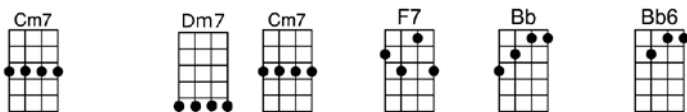

| | | | | | | | |

And when you're all a-lone with only re-grets,

| | | | | |

You'll know, Little Co-quette, I love you.

p.2. Coquette

Interlude:

Someday you'll fall in love like I fell in love with you.

Maybe someone you love will just be fool - in'

And when you're all a-lone with only re-grets,

You'll know, Little Co-quette, I love you.

You'll know, Little Co-quette, I love you.

**COQUETTE**-Johnny Green/Carmen Lombardo/Gus Kahn  
4/4 1...2...1234

**Intro: | A Bm7 | Cdim AMA7 | Bm7 C#m7 | Bm7 E7 E7#5 |**