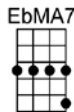

COLOR MY WORLD-Chicago

12/8 12345678 (without intro)

Intro:

As time goes on, I real-ize

Just what you mean to me.

And now, now that you're near,

Promise your love that I've waited to share

And dreams of our moments to-gether.

Color my world with hopes of loving you

COLOR MY WORLD-Chicago
12/8 12345678 (without intro)

Intro: FMA7

FMA7 Am
As time goes on, I real-ize

Bb EbMA7
Just what you mean to me.

AbMA7 GbMA7
And now, now that you're near,