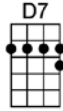

SING F#

CAROLINA MOON

3/4 123 123

Carolina moon keep shin - ing Shining on the one who waits for me

Carolina moon I'm pin - ing Pining for the place I long to be

How I'm hoping tonight..... you'll go..... Go to the right..... window

Scatter your light... say I'm all right please do Tell her that I'm blue and lone - ly

Dreamy Caro-lina moon

CAROLINA MOON

D D7 G Gm6 D A7 D A7
Carolina moon keep shin - ing Shining on the one who waits for me

D D7 G Gm6 D A7 D D7
Carolina moon I'm pin - ing Pining for the place I long to be

G D
How I'm hoping tonight..... you'll go..... Go to the right..... window

E7 Em7 A7#5 D D7 G Gm6
Scatter your light... say I'm all right please do Tell her that I'm blue and lone - ly