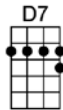

SING F#

CAROLINA MOON

3/4 123 123

Carolina moon keep shin - ing Shining on the one who waits for me

Carolina moon I'm pin - ing Pining for the place I long to be

How I'm hoping tonight..... you'll go..... Go to the right..... window

Scatter your light... say I'm all right please do Tell her that I'm blue and lone - ly

Dreamy Caro-lina moon

CAROLINA MOON

D D7 G Gm6 D A7 D A7
Carolina moon keep shin - ing Shining on the one who waits for me

D D7 G Gm6 D A7 D D7
Carolina moon I'm pin - ing Pining for the place I long to be

G D
How I'm hoping tonight..... you'll go..... Go to the right..... window

E7 Em7 A7#5 D D7 G Gm6
Scatter your light... say I'm all right please do Tell her that I'm blue and lone - ly