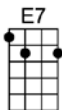

SING F#

CAROLINA MOON

3/4 123 123

Carolina moon keep shin - ing Shining on the one who waits for me

Carolina moon I'm pin - ing Pining for the place I long to be

How I'm hoping tonight..... you'll go..... Go to the right..... window

Scatter your light... say I'm all right please do Tell her that I'm blue and lone - ly

Dreamy Caro-lina moon

CAROLINA MOON

D D7 G Gm6 D A7 D A7
Carolina moon keep shin - ing Shining on the one who waits for me

D D7 G Gm6 D A7 D D7
Carolina moon I'm pin - ing Pining for the place I long to be

G D
How I'm hoping tonight..... you'll go..... Go to the right..... window

E7 Em7 A7#5 D D7 G Gm6
Scatter your light... say I'm all right please do Tell her that I'm blue and lone - ly