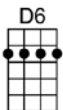

SING F#

CAROLINA MOON

3/4 123 123

Carolina moon keep shin - ing Shining on the one who waits for me

Carolina moon I'm pin - ing Pining for the place I long to be

How I'm hoping tonight..... you'll go..... Go to the right..... window

Scatter your light... say I'm all right please do Tell her that I'm blue and lone - ly

Dreamy Caro-lina moon

CAROLINA MOON

D D7 G Gm6 D A7 D A7
Carolina moon keep shin - ing Shining on the one who waits for me

D D7 G Gm6 D A7 D D7
Carolina moon I'm pin - ing Pining for the place I long to be

G D
How I'm hoping tonight..... you'll go..... Go to the right..... window

E7 Em7 A7#5 D D7 G Gm6
Scatter your light... say I'm all right please do Tell her that I'm blue and lone - ly