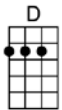

SING F#

CAROLINA MOON

3/4 123 123

Carolina moon keep shin - ing Shining on the one who waits for me

Carolina moon I'm pin - ing Pining for the place I long to be

How I'm hoping tonight..... you'll go..... Go to the right..... window

Scatter your light... say I'm all right please do Tell her that I'm blue and lone - ly

Dreamy Caro-lina moon

CAROLINA MOON

D D7 G Gm6 D A7 D A7
Carolina moon keep shin - ing Shining on the one who waits for me

D D7 G Gm6 D A7 D D7
Carolina moon I'm pin - ing Pining for the place I long to be

G D
How I'm hoping tonight..... you'll go..... Go to the right..... window

E7 Em7 A7#5 D D7 G Gm6
Scatter your light... say I'm all right please do Tell her that I'm blue and lone - ly