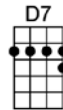

SING F#

CAROLINA MOON

3/4 123 123

Carolina moon keep shin - ing Shining on the one who waits for me

Carolina moon I'm pin - ing Pining for the place I long to be

How I'm hoping tonight..... you'll go..... Go to the right..... window

Scatter your light... say I'm all right please do Tell her that I'm blue and lone - ly

Dreamy Caro-lina moon

CAROLINA MOON

D D7 G Gm6 D A7 D A7
Carolina moon keep shin - ing Shining on the one who waits for me

D D7 G Gm6 D A7 D D7
Carolina moon I'm pin - ing Pining for the place I long to be

G D
How I'm hoping tonight..... you'll go..... Go to the right..... window

E7 Em7 A7#5 D D7 G Gm6
Scatter your light... say I'm all right please do Tell her that I'm blue and lone - ly