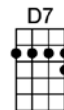

SING F#

CAROLINA MOON

3/4 123 123

Carolina moon keep shin - ing Shining on the one who waits for me

Carolina moon I'm pin - ing Pining for the place I long to be

How I'm hoping tonight..... you'll go..... Go to the right..... window

Scatter your light... say I'm all right please do Tell her that I'm blue and lone - ly

Dreamy Caro-lina moon

CAROLINA MOON

D D7 G Gm6 D A7 D A7
Carolina moon keep shin - ing Shining on the one who waits for me

D D7 G Gm6 D A7 D D7
Carolina moon I'm pin - ing Pining for the place I long to be

G D
How I'm hoping tonight..... you'll go..... Go to the right..... window

E7 Em7 A7#5 D D7 G Gm6
Scatter your light... say I'm all right please do Tell her that I'm blue and lone - ly