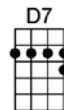

SING F#

CAROLINA MOON

3/4 123 123

Carolina moon keep shin - ing Shining on the one who waits for me

Carolina moon I'm pin - ing Pining for the place I long to be

How I'm hoping tonight..... you'll go..... Go to the right..... window

Scatter your light... say I'm all right please do Tell her that I'm blue and lone - ly

Dreamy Caro-lina moon

CAROLINA MOON

D D7 G Gm6 D A7 D A7
Carolina moon keep shin - ing Shining on the one who waits for me

D D7 G Gm6 D A7 D D7
Carolina moon I'm pin - ing Pining for the place I long to be

G D
How I'm hoping tonight..... you'll go..... Go to the right..... window

E7 Em7 A7#5 D D7 G Gm6
Scatter your light... say I'm all right please do Tell her that I'm blue and lone - ly