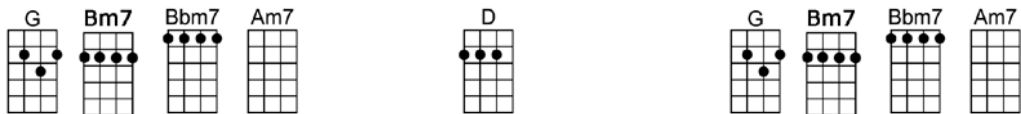

Of blue velvet, but in my heart there'll always be

Precious and warm, a memo-ry, through the years