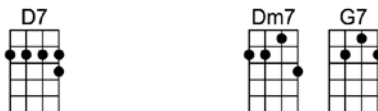

Precious and warm, a memo-ry, through the years