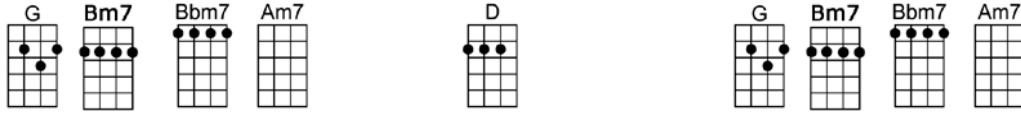

p.2. Blue Velvet

Of blue velvet, but in my heart there'll always be

Precious and warm, a memo-ry, through the years