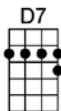

Have you heard the news yet? Love is 'round the corner

Love wrapped in rainbows and tied with pink ribbon

To make your next spring-time your gold wedding ring time

So, dry your eyes, don't-cha pout, don't-cha fret, goody good times are coming, Blues-ette

Long as there's love in your heart to share, dear Blues-ette, don't des-pair

Some blue boy is longing, just like you, to find a someone to be true to

One lucky day lovely love will come your way

That magic day may just be today