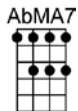

Have you heard the news yet? Love is 'round the corner

Love wrapped in rainbows and tied with pink ribbon

To make your next spring-time your gold wedding ring time

So, dry your eyes, don't-cha pout, don't-cha fret, goody good times are coming, Blues-ette

Long as there's love in your heart to share, dear Blues-ette, don't des-pair

Some blue boy is longing, just like you, to find a someone to be true to

One lucky day lovely love will come your way

That magic day may just be today