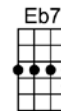

Some blue boy is longing, just like you, to find a someone to be true to