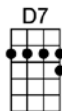

Have you heard the news yet? Love is 'round the corner

Love wrapped in rainbows and tied with pink ribbon

To make your next spring-time your gold wedding ring time

So, dry your eyes, don't-cha pout, don't-cha fret, goody good times are coming, Blues-ette

Long as there's love in your heart to share, dear Blues-ette, don't des-pair

Some blue boy is longing, just like you, to find a someone to be true to

One lucky day lovely love will come your way

That magic day may just be today