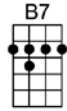

You can bet one lucky day you'll waken and your blues will be for-saken
Some blue boy is longing just like you to find a someone to be true to

One lucky day lovely love will come your way (2nd verse)
Two loving arms he can nes - tle in and stay

Get set, Bluesette, true love is coming. Your troubled heart soon will be humming.

Hum.....

Dooya, dooya, dooya,dooya, dooya, dooya, doo- oo - oo Blues-ette

p.2. Bluesette

Pretty little Bluesette, mustn't be a mourner,

GMA7 F#m7b5 B7 Em7 A7 Dm7 G7
Get set, Bluesette, true love is coming. Your troubled heart soon will be humming.

CMA7 C6 Cm7 F7 BbMA7 Bb6 Bbm7 Eb7
Hum.....

AbMA7 Ab6 Am7b5 D7b9 Bm7 Bb7 Am7 D7
Dooya, dooya, dooya, dooya, dooya, dooya, doo- oo - oo Blues-ette