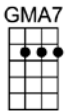

Have you heard the news yet? Love is 'round the corner

Love wrapped in rainbows and tied with pink ribbon

To make your next spring-time your gold wedding ring time

So, dry your eyes, don't-cha pout, don't-cha fret, goody good times are coming, Blues-ette

Long as there's love in your heart to share, dear Blues-ette, don't des-pair

Some blue boy is longing, just like you, to find a someone to be true to

One lucky day lovely love will come your way

That magic day may just be today