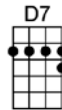

So, dry your eyes, don't-cha pout, don't-cha fret, goody good times are coming, Blues-ette