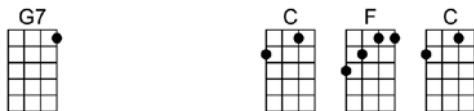

SING C

BLUEBERRY HILL_(BAR)

4/4 1...2...1234

I found my thrill on Blueberry Hill, on Blueberry Hill when I found you

The moon stood still on Blueberry Hill, and lingered un-til my dreams came true.

CHORUS:

The wind in the willow played love's sweet melo-dy.

But all of those vows we made were never to be.

4

Tho' we're a-part, you're part of me still,

1

For you were my thrill on Blueberry Hill

(repeat chorus-"The wind...")

2

For you were my thrill on Blueberry Hill

BLUEBERRY HILL

4/4 1...2...1234

C7 F C G7 C C7
I found my thrill on Blueberry Hill, on Blueberry Hill when I found you

F C G7 C F C
The moon stood still on Blueberry Hill, and lingered un-til my dreams came true.

CHORUS:

G7 C G7 C
The wind in the willow played love's sweet melo-dy.

B7 Em B7 Em G7
But all of those vows we made were never to be.
4

C7 F C
Tho' we're a-part, you're part of me still,

1 G7 C F C
For you were my thrill on Blueberry Hill (repeat chorus-"The wind....")