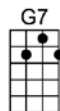

p.2. Blue Bayou

Savin' nickels, savin' dimes, workin' till the sun don't shine

Lookin' forward to happier times on Blue Bayou

I'm goin' back some day, come what may, to Blue Bayou

Where the folks are fine, and the world is mine on Blue Bayou

Where those fishin' boats with their sails afloat, if I could only see

That fam-iliar sunrise through sleepy eyes how happy I'd be

Interlude:

Oh, that girl of mine by my side, the silver moon and the evenin' tide

Oh, some sweet day gonna take away this hurtin' inside

Well, I'll never be blue, my dreams come true on Blue Ba-you