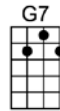

That fam-iliar sunrise through sleepy eyes how happy I'd be