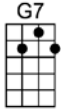

  
That fam-iliar sunrise through sleepy eyes how happy I'd be

    
Gonna see my baby a-gain, gonna be with some of my friends

  
Maybe I'll feel better a-gain on Blue Bayou

p.2. Blue Bayou

Savin' nickels, savin' dimes, workin' till the sun don't shine

C7 F Fm6
Where those fishin' boats with their sails afloat, if I could only see
C G7 C

That fam-iliar sunrise through sleepy eyes how happy I'd be

C CMA7 C6 G7 G9
Gonna see my baby a-gain, gonna be with some of my friends

C
Where the folks are fine, and the world is mine on Blue Bayou

C7 F Fm6
Where those fishin' boats with their sails afloat, if I could only see
C G7 C

That fam-iliar sunrise through sleepy eyes how happy I'd be