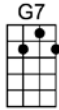

p.2. Blue Bayou

Savin' nickels, savin' dimes, workin' till the sun don't shine