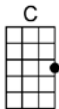

Oh, some sweet day gonna take away this hurtin' inside