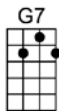

That fam-iliar sunrise through sleepy eyes how happy I'd be

Interlude:

Oh, that girl of mine by my side, the silver moon and the evenin' tide

Oh, some sweet day gonna take away this hurtin' inside

Well, I'll never be blue, my dreams come true on Blue Ba-you

BLUE BAYOU - Roy Orbison/Joe Melson

4/4 1...2...1234

Intro: C (2 measures)

C CMA7 C6 G7 G9
I feel so bad, I've got a worried mind, I'm so lonesome all the time

G7 G9 C
Since I left my baby be-hind on Blue Bayou