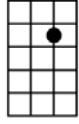

SING C#

AS TIME GOES BY (BAR)

4/4 1...2...1234

Intro: |  |  |  |  |

You must remember this, a kiss is still a kiss, a sigh is just a sigh;

The fundamental things ap-ply, as time goes by.

And when two lovers woo, they still say I love you, on that you can re-ly;