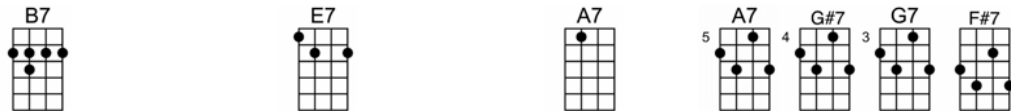

ANY TIME w.m.Herbert Happy Lawson
4/4 1...2...12

HIT D CHORD

Any time you're feeling lonely, any time you're feeling blue,

Any time you feel downhearted, that will prove your love for me is true.

Any time you're thinking 'bout me, that's the time I'll be think - in' of you

So any time you say you want me back again

That's the time I'll come back home to you.

ANY TIME w.m. Herbert Happy Lawson
4/4 1...2...12

HIT D CHORD

B7 **E7** **A7** **D** **D7**
Any time you're feeling lonely, any time you're feeling blue,

G **Gm6** **D** **B7** **E7** **A7**
Any time you feel down-hearted, that will prove your love for me is true.

B7 **E7** **A7** **G#7** **G7** **F#7**
Any time you're thinking 'bout me, that's the time I'll be think- in' of you

B7 **E7**
So any time you say you want me back again

A7 **D**
That's the time I'll come back home to you.