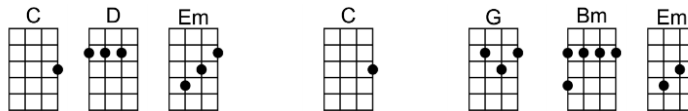

Like a storm in the de - sert like a sleepy blue ocean