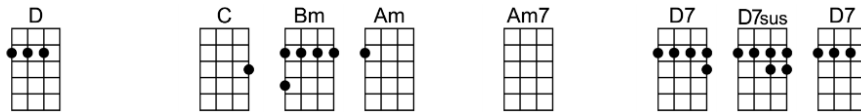

Like the mountains in spring-time like a walk in the rain