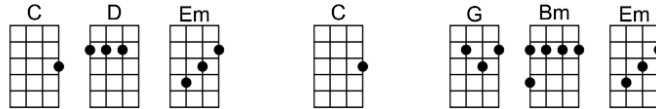

**Let me lay down be-side you, let me always be with you**

**Come let me love you, come love me a-gain**

p.2. Annie's Song

Instrumental- 2 1/2 lines of verse

Let me give my life to you

Come let me love you, come love me a-gain

# ANNIE'S SONG-John Denver

3/4 123 123 12 (without intro)

Intro: | G | Gsus4 | G | Gsus4 | G | Gsus4 | G | / |

C D Em C G Bm Em  
You fill up my sens-es like a night in a forest

D C Bm Am Am7 D7  
Like the mountains in spring-time like a walk in the rain

C D Em C G Bm Em  
Like a storm in the de-sert like a sleepy blue ocean

D C Bm Am7 D7 G Gsus4 G  
You fill up my sens-es come fill me a-gain

C D Em C G Bm Em  
Come let me love you, let me give my life to you

Instrumental- 2 1/2 lines of verse

C G Bm Em  
Let me give my life to you

D C Bm Am7 D7 G Gsus4 G  
Come let me love you, come love me a-gain

C D Em C G Bm Em  
You fill up my sens-es like a night in a forest