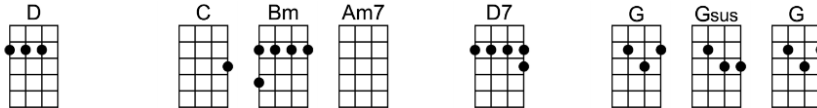

**Let me lay down be-side you, let me always be with you**

**Come let me love you, come love me a-gain**

p.2. Annie's Song

Instrumental- 2 1/2 lines of verse

Let me give my life to you

Come let me love you, come love me a-gain

# ANNIE'S SONG-John Denver

3/4 123 123 12 (without intro)

Intro: | G | Gsus4 | G | Gsus4 | G | Gsus4 | G | / |

C D Em C G Bm Em  
You fill up my sens-es like a night in a forest

D C Bm Am Am7 D7  
Like the mountains in spring-time like a walk in the rain

Instrumental- 2 1/2 lines of verse

C G Bm Em  
Let me give my life to you

D C Bm Am7 D7 G Gsus4 G  
Come let me love you, come love me a-gain

C D Em C G Bm Em  
You fill up my sens-es like a night in a forest