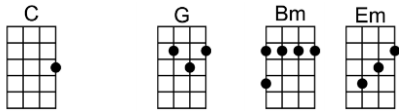

# ANNIE'S SONG - John Denver

3/4 123 123 12 (without intro)

**Intro:** | | | | | | | | |

**You fill up my sens - es like a night in a forest**

**Like the mountains in spring-time like a walk in the rain**

**Like a storm in the de - sert like a sleepy blue ocean**

**You fill up my sens - es come fill me a-gain**

**Come let me love you, let me give my life to you**

**Let me drown in your laugh - ter, let me die in your arms**

**Let me lay down be-side you, let me always be with you**

**Come let me love you, come love me a-gain**

p.2. Annie's Song

Instrumental- 2 1/2 lines of verse

Let me give my life to you

Come let me love you, come love me a-gain

Instrumental- 2 1/2 lines of verse

C G Bm Em  
Let me give my life to you

D C Bm Am7 D7 G Gsus4 G  
Come let me love you, come love me a-gain

C D Em C G Bm Em  
You fill up my sens-es like a night in a forest