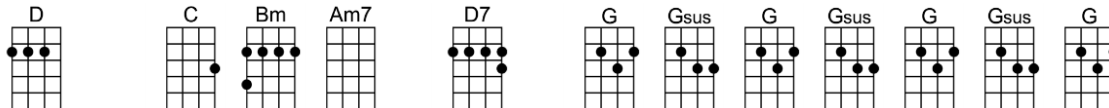

You fill up my sens - es come fill me a-gain