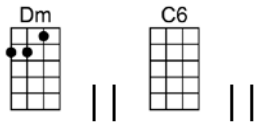

# AND I LOVE HER-Beatles

4/4 1...2...1234

Intro:

I give her all my love, that's all I do.

And if you saw my love, you'd love her too, I love her.

She gives me everything, and tender-ly.

The kiss my lover brings, she brings to me, and I love her.

# AND I LOVE HER-Beatles

4/4 1...2...1234

Intro: Dm || C6 ||

Dm Am Dm Am  
I give her all my love, that's all I do.

Dm Am F G7 CMA7 C6 CMA7 C6  
And if you saw my love, you'd love her too, I love her.

Dm Am Dm Am  
She gives me everything, and tender-ly.