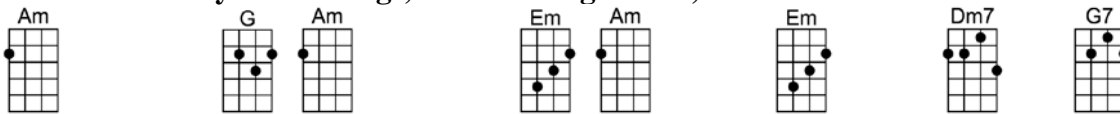

# AND I LOVE HER-Beatles

4/4 1...2...1234

Intro:

I give her all my love, that's all I do.

And if you saw my love, you'd love her too, I love her.

She gives me everything, and tender-ly.

The kiss my lover brings, she brings to me, and I love her.

A love like ours could never die, as long as I have you near me.

Bright are the stars that shine, dark is the sky.

I know this love of mine will never die, and I love her.

Instrumental:

Bright are the stars that shine, dark is the sky.

# AND I LOVE HER-Beatles

4/4 1...2...1234

Intro: Dm || C6 ||

Dm Am Dm Am  
I give her all my love, that's all I do.

Dm Am F G7 CMA7 C6 CMA7 C6  
And if you saw my love, you'd love her too, I love her.

Dm Am Dm Am  
She gives me everything, and tender-ly.

Dm Am F G7 CMA7 C6 CMA7 C6  
I know this love of mine will never die, and I love her.

Instrumental:

Ebm | Bbm | Ebm | Bbm | Ebm | Bbm | Gb | Ab7 | DbMA7 Db6 | DbMA7 Db6 |

Ebm Bbm Ebm Bbm  
Bright are the stars that shine, dark is the sky.