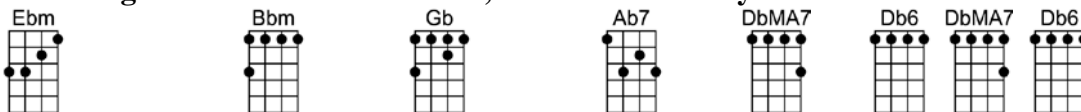

# AND I LOVE HER-Beatles

4/4 1...2...1234

Intro:

I give her all my love, that's all I do.

And if you saw my love, you'd love her too, I love her.

She gives me everything, and tender-ly.

The kiss my lover brings, she brings to me, and I love her.

A love like ours could never die, as long as I have you near me.

Bright are the stars that shine, dark is the sky.

I know this love of mine will never die, and I love her.

Instrumental:

Bright are the stars that shine, dark is the sky.

# AND I LOVE HER-Beatles

4/4 1...2...1234

Intro: Dm || C6 ||

Dm Am Dm Am  
I give her all my love, that's all I do.

Dm Am F G7 CMA7 C6 CMA7 C6  
And if you saw my love, you'd love her too, I love her.

Dm Am Dm Am  
She gives me everything, and tender-ly.