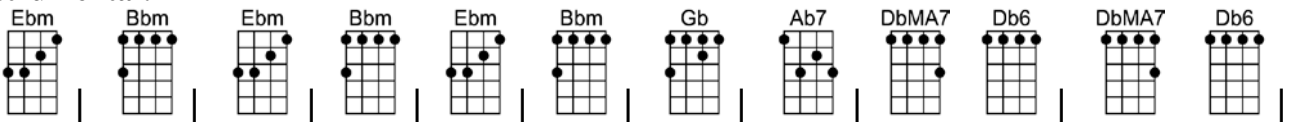

# AND I LOVE HER-Beatles

4/4 1...2...1234

Intro:

I give her all my love, that's all I do.

And if you saw my love, you'd love her too, I love her.

She gives me everything, and tender-ly.

The kiss my lover brings, she brings to me, and I love her.

A love like ours could never die, as long as I have you near me.

Bright are the stars that shine, dark is the sky.

I know this love of mine will never die, and I love her.

Instrumental:

Bright are the stars that shine, dark is the sky.

# AND I LOVE HER-Beatles

4/4 1...2...1234

Intro: Dm || C6 ||

Dm Am Dm Am  
I give her all my love, that's all I do.

Dm Am F G7 CMA7 C6 CMA7 C6  
And if you saw my love, you'd love her too, I love her.

Dm Am Dm Am  
She gives me everything, and tender-ly.

Dm Am F G7 CMA7 C6 CMA7 C6  
I know this love of mine will never die, and I love her.

Instrumental:

Ebm | Bbm | Ebm | Bbm | Ebm | Bbm | Gb | Ab7 | DbMA7 Db6 | DbMA7 Db6 |

Ebm Bbm Ebm Bbm  
Bright are the stars that shine, dark is the sky.