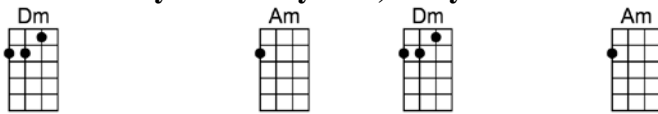

# AND I LOVE HER-Beatles

4/4 1...2...1234

Intro:

I give her all my love, that's all I do.

And if you saw my love, you'd love her too, I love her.

She gives me everything, and tender-ly.

The kiss my lover brings, she brings to me, and I love her.

A love like ours could never die, as long as I have you near me.

Bright are the stars that shine, dark is the sky.

I know this love of mine will never die, and I love her.

Instrumental:

Bright are the stars that shine, dark is the sky.

# AND I LOVE HER-Beatles

4/4 1...2...1234

Intro: Dm || C6 ||

Dm Am Dm Am  
I give her all my love, that's all I do.

Dm Am F G7 CMA7 C6 CMA7 C6  
And if you saw my love, you'd love her too, I love her.

Dm Am Dm Am  
She gives me everything, and tender-ly.

Dm Am F G7 CMA7 C6 CMA7 C6  
I know this love of mine will never die, and I love her.

Instrumental:

Ebm | Bbm | Ebm | Bbm | Ebm | Bbm | Gb | Ab7 | DbMA7 Db6 | DbMA7 Db6 |

Ebm Bbm Ebm Bbm  
Bright are the stars that shine, dark is the sky.