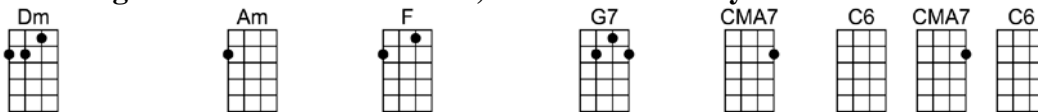

# AND I LOVE HER-Beatles

4/4 1...2...1234

Intro:

I give her all my love, that's all I do.

And if you saw my love, you'd love her too, I love her.

She gives me everything, and tender-ly.

The kiss my lover brings, she brings to me, and I love her.

A love like ours could never die, as long as I have you near me.

Bright are the stars that shine, dark is the sky.

I know this love of mine will never die, and I love her.

Instrumental:

Bright are the stars that shine, dark is the sky.

# AND I LOVE HER-Beatles

4/4 1...2...1234

Intro: Dm || C6 ||

Dm Am Dm Am  
I give her all my love, that's all I do.

Dm Am F G7 CMA7 C6 CMA7 C6  
And if you saw my love, you'd love her too, I love her.

Dm Am Dm Am  
She gives me everything, and tender-ly.

Dm Am F G7 CMA7 C6 CMA7 C6  
I know this love of mine will never die, and I love her.

Instrumental:

Ebm | Bbm | Ebm | Bbm | Ebm | Bbm | Gb | Ab7 | DbMA7 Db6 | DbMA7 Db6 |

Ebm Bbm Ebm Bbm  
Bright are the stars that shine, dark is the sky.