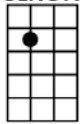

SING A

ALWAYS_(BAR)

3/4 123 123

Intro:

(each chord gets 3 beats)

I'll be loving you, always, with a love that's true, always

When the things you've planned need a helping hand

I will understand, always, always.

ALWAYS

Intro: G Em7b5 D B7 Em7 A7 D A7 (each chord gets 3 beats)

D A7 D
I'll be loving you, always, with a love that's true, always

F#
When the things you've planned need a helping hand

C#7 F# A7
I will understand, always, always.