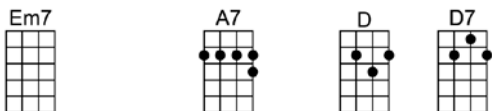

Not for just a year, but always.