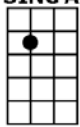

SING A

ALWAYS_(BAR)

3/4 123 123

Intro:  (each chord gets 3 beats)

I'll be loving you, always, with a love that's true, always

When the things you've planned need a helping hand

I will understand, always, always.

ALWAYS

Intro: G Em7b5 D B7 Em7 A7 D A7 (each chord gets 3 beats)

D A7 D
I'll be loving you, always, with a love that's true, always

F#
When the things you've planned need a helping hand

C#7 F# A7
I will understand, always, always.