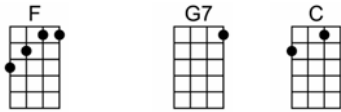

SING F

ALL MY LOVING_(BAR)

4/4 1234 12

Close your eyes and I'll kiss you, to-morrow I'll miss you

Re-member I'll always be true

And then while I'm a-way I'll write home every day

And I'll send all my loving to you

I'll pre-tend that I'm kissing the lips I am missing

And hope that my dreams will come true

And then while I'm a-way I'll write home every day

And I'll send all my loving to you

All my loving I will send to you

F G7 C
And I'll send all my loving to you

Dm G7 C Am
I'll pre-tend that I'm kissing the lips I am missing

F Dm Bb G7
And hope that my dreams will come true

Dm G7 C Am
And then while I'm a-way I'll write home every day

F G7 C
And I'll send all my loving to you

Am AmM7 C
All my loving I will send to you

Am AmM7 C
All my loving, darling, I'll be true.