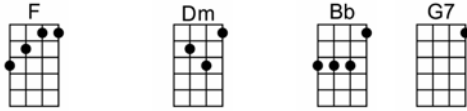

SING F

ALL MY LOVING_(BAR)

4/4 1234 12

Close your eyes and I'll kiss you, to-morrow I'll miss you

Re-member I'll always be true

And then while I'm a-way I'll write home every day

And I'll send all my loving to you

I'll pre-tend that I'm kissing the lips I am missing

And hope that my dreams will come true

And then while I'm a-way I'll write home every day

And I'll send all my loving to you

All my loving I will send to you

F G7 C
And I'll send all my loving to you

Dm G7 C Am
I'll pre-tend that I'm kissing the lips I am missing

F Dm Bb G7
And hope that my dreams will come true

Dm G7 C Am
And then while I'm a-way I'll write home every day

F G7 C
And I'll send all my loving to you

Am AmM7 C
All my loving I will send to you

Am AmM7 C
All my loving, darling, I'll be true.