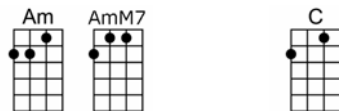

SING F

ALL MY LOVING_(BAR)

4/4 1234 12

Close your eyes and I'll kiss you, to-morrow I'll miss you

Re-member I'll always be true

And then while I'm a-way I'll write home every day

And I'll send all my loving to you

I'll pre-tend that I'm kissing the lips I am missing

And hope that my dreams will come true

And then while I'm a-way I'll write home every day

And I'll send all my loving to you

All my loving I will send to you

All my loving, darling, I'll be true.

SING F

ALL MY LOVING_(BAR)

4/4 1234 12

Dm G7 C Am
Close your eyes and I'll kiss you, to-morrow I'll miss you

F Dm Bb G7
Re-member I'll always be true

Dm G7 C Am
And then while I'm a-way I'll write home every day

F G7 C
And I'll send all my loving to you

Am AmM7 C
All my loving I will send to you

Am AmM7 C
All my loving, darling, I'll be true.