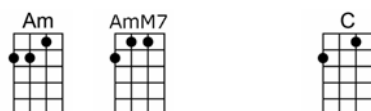

SING F

ALL MY LOVING_(BAR)

4/4 1234 12

Close your eyes and I'll kiss you, to-morrow I'll miss you

Re-member I'll always be true

And then while I'm a-way I'll write home every day

And I'll send all my loving to you

I'll pre-tend that I'm kissing the lips I am missing

And hope that my dreams will come true

And then while I'm a-way I'll write home every day

And I'll send all my loving to you

All my loving I will send to you

All my loving, darling, I'll be true.

SING F

ALL MY LOVING_(BAR)

4/4 1234 12

Dm G7 C Am
Close your eyes and I'll kiss you, to-morrow I'll miss you

F Dm Bb G7
Re-member I'll always be true

Dm G7 C Am
And then while I'm a-way I'll write home every day