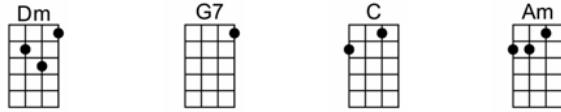

SING F

ALL MY LOVING_(BAR)

4/4 1234 12

Close your eyes and I'll kiss you, to-morrow I'll miss you

Re-member I'll always be true

And then while I'm a-way I'll write home every day

And I'll send all my loving to you

I'll pre-tend that I'm kissing the lips I am missing

And hope that my dreams will come true

And then while I'm a-way I'll write home every day

And I'll send all my loving to you

All my loving I will send to you

F G7 C
And I'll send all my loving to you

Dm G7 C Am
I'll pre-tend that I'm kissing the lips I am missing

F Dm Bb G7
And hope that my dreams will come true

Dm G7 C Am
And then while I'm a-way I'll write home every day

F G7 C
And I'll send all my loving to you

Am AmM7 C
All my loving I will send to you

Am AmM7 C
All my loving, darling, I'll be true.