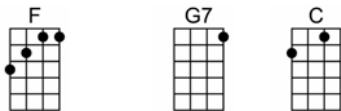

SING F

ALL MY LOVING_(BAR)

4/4 1234 12

Close your eyes and I'll kiss you, to-morrow I'll miss you

Re-member I'll always be true

And then while I'm a-way I'll write home every day

And I'll send all my loving to you

I'll pre-tend that I'm kissing the lips I am missing

And hope that my dreams will come true

And then while I'm a-way I'll write home every day

And I'll send all my loving to you

All my loving I will send to you

F G7 C
And I'll send all my loving to you

Dm G7 C Am
I'll pre-tend that I'm kissing the lips I am missing

F Dm Bb G7
And hope that my dreams will come true

Dm G7 C Am
And then while I'm a-way I'll write home every day

F G7 C
And I'll send all my loving to you

Am AmM7 C
All my loving I will send to you

Am AmM7 C
All my loving, darling, I'll be true.