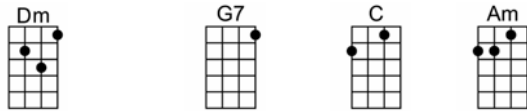

SING F

ALL MY LOVING_(BAR)

4/4 1234 12

Close your eyes and I'll kiss you, to-morrow I'll miss you

Re-member I'll always be true

And then while I'm a-way I'll write home every day

And I'll send all my loving to you

I'll pre-tend that I'm kissing the lips I am missing

And hope that my dreams will come true

And then while I'm a-way I'll write home every day

And I'll send all my loving to you

All my loving I will send to you

F G7 C
And I'll send all my loving to you

Dm G7 C Am
I'll pre-tend that I'm kissing the lips I am missing

F Dm Bb G7
And hope that my dreams will come true

Dm G7 C Am
And then while I'm a-way I'll write home every day

F G7 C
And I'll send all my loving to you

Am AmM7 C
All my loving I will send to you

Am AmM7 C
All my loving, darling, I'll be true.