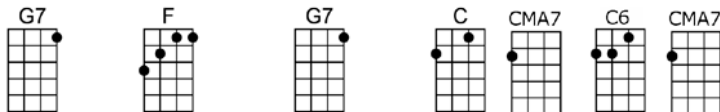

Our love is like a circle, let's go 'round one more time.

Chorus (All my life's.....)