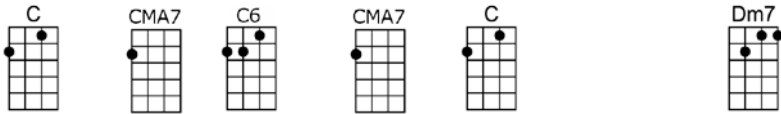

ALL MY LIFE'S A CIRCLE_(BAR)

4/4 1...2...1234

Intro:

CHORUS:

All my life's a circle, sunrise and sun-down;

The moon rolls thru the nighttime till the daybreak comes a-round.

All my life's a circle but I can't tell you why;

The seasons spinning round again, the years keep rollin' by.

Coda: repeat line, (start with Dm7), end on C

It seems like I've been here be-fore, I can't remember when;

But I have this funny feeling that we'll all get to-gether a-gain.

No straight lines make up my life and all my roads have bends;

There's no clear-cut be-ginnings and so far no dead-ends.

Chorus (All my life's.....)

p.2 All My Life's a Circle

I found you a thousand times, I guess you done the same;

C CMA7 C6 CMA7 C Dm7
All my life's a circle but I can't tell you why;

G7 F G7 C CMA7 C6 CMA7
The seasons spinning round again, the years keep rollin' by. Coda: repeat line,
(starting on Dm7),end on C

C CMA7 C6 CMA7 C Dm7
It seems like I've been here be-fore, I can't remember when;