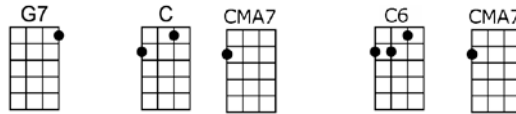

ALL MY LIFE'S A CIRCLE_(BAR)

4/4 1...2...1234

Intro:

CHORUS:

All my life's a circle, sunrise and sun-down;

The moon rolls thru the nighttime till the daybreak comes a-round.

All my life's a circle but I can't tell you why;

The seasons spinning round again, the years keep rollin' by.

Coda: repeat line, (start with Dm7), end on C

It seems like I've been here be-fore, I can't remember when;

But I have this funny feeling that we'll all get to-gether a-gain.

No straight lines make up my life and all my roads have bends;

There's no clear-cut be-ginnings and so far no dead-ends.

Chorus (All my life's.....)

p.2 All My Life's a Circle

I found you a thousand times, I guess you done the same;

4/4 1...2...1234

Intro: C CMA7 C6 CMA7 C CMA7 C6 CMA7
2 2 2 2 2 2 2 2

CHORUS:

C CMA7 C6 CMA7 C Dm7
All my life's a circle, sunrise and sun-down;

G7 C CMA7 C6 CMA7
The moon rolls thru the nighttime till the daybreak comes a-round.