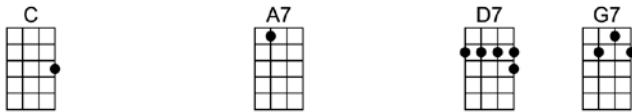

2:19 BLUES

4/4 1...2...123

Refrain:

Goin' down to the river gonna take along my rockin' chair, and if the blues don't get me

Gonna rock, gonna rock away from here.

I'm gonna lay my head down on some lonesome railroad line and let the 2:19

Come a-long, 's'gonna paci - fy my mind

Repeat Refrain

I keep movin' on down this railroad line, I got a heavy load, I got a worried mind,

Tryin' to find some place to settle down.

Well there's just one thing I'd like to know and that's where in the world can a poor man go

When he's tired of travelin' round from town to town.

Refrain

p.2 2:19 Blues

Well they ar-ressed me in a town-down-South, I had empty pockets, I was down in the mouth

They locked me up and threw away the key.

Refrain

C **E7** **F** **D**
Well they ar-rested me in a town-down-South, I had empty pockets, I was down in the mouth

C **A7** **D7** **G7**
They locked me up and threw away the key.

C **E7** **F** **D**
I had bad food and a dirty cell, so I hit that guard and I ran like hell,