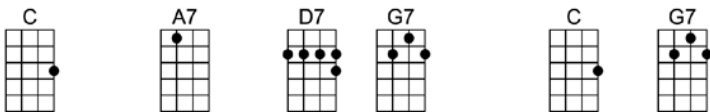

Sheriff he's still askin' round about me.

Refrain

Repeat Refrain with Coda

Coda: