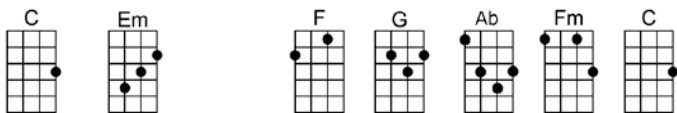

When he's tired of travelin' round from town to town.

Refrain

p.2 2:19 Blues

Well they ar-ressed me in a town-down-South, I had empty pockets, I was down in the mouth

They locked me up and threw away the key.

I had bad food and a dirty cell, so I hit that guard and I ran like hell,

Sheriff he's still askin' round about me.

Refrain

Repeat Refrain with Coda

Coda:

Come a-lo.....ong, 's'gonna paci - fy my mi.....i.....ind!

2:19 BLUES

4/4 1...2...123

Refrain:

C **E7** **F** **D**
Goin' down to the river gonna take along my rockin' chair, and if the blues don't get me

C **A7** **D7** **G7**
Gonna rock, gonna rock away from here.

Refrain

C **E7** **F** **D**
Well they ar-rested me in a town-down-South, I had empty pockets, I was down in the mouth

C **A7** **D7** **G7**
They locked me up and threw away the key.

C **E7** **F** **D**
I had bad food and a dirty cell, so I hit that guard and I ran like hell,